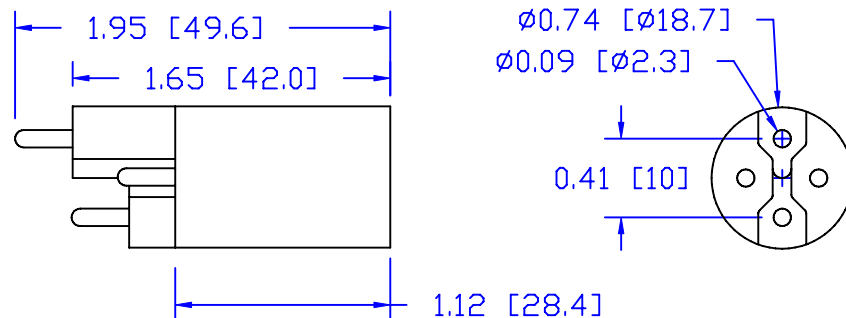

CUREUV Part No.: **510785**

(A) Total Length: 810mm

(B) Arc Length: 734mm

(C) Lamp Quartz Diameter: 15mm

Operating Current: 420mA

Lamp Voltage: 90V

Lamp Wattage: 38

Peak UV Output: 253.7nm

Glass Type : Non Ozone

Style: 4 Pin Step / R-Can

Style: No Hole Base

Output UVC Watts: 14

Output  $\mu\text{W}/\text{cm}^2$  @ 1m: 130

Rated Life (hrs): 12,000

**cureUV.com**