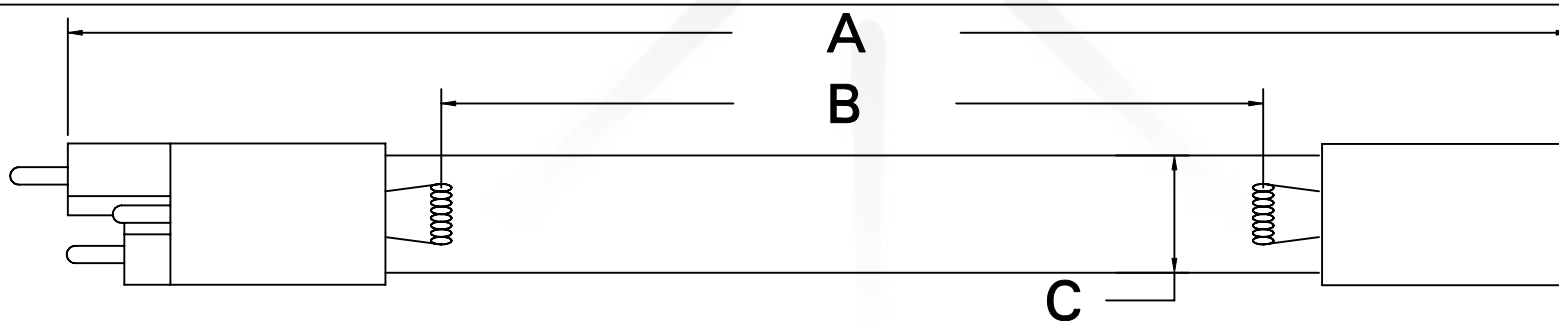

CUREUV Part No.: **510785**

(A) Total Length: 810mm

(B) Arc Length: 734mm

(C) Lamp Quartz Diameter: 15mm

Operating Current: 420mA

Lamp Voltage: 90V

Lamp Wattage: 38

Peak UV Output: 253.7nm

Glass Type : Non Ozone

Style: 4 Pin Step / R-Can

Style: No Hole Base

Output UVC Watts: 14

Output  $\mu\text{W}/\text{cm}^2$  @ 1m: 130

Rated Life (hrs): 12,000

**cureUV.com**