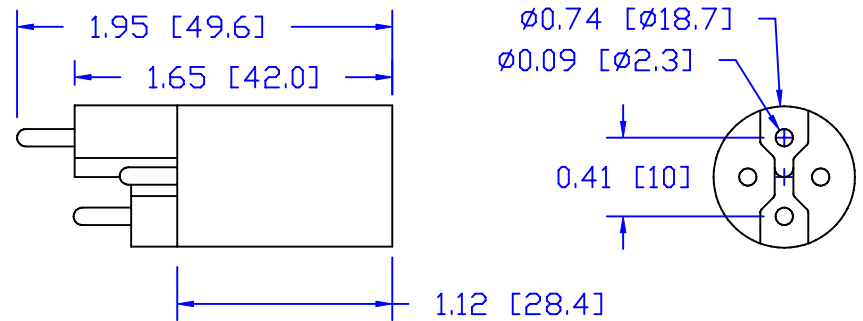

CUREUV Part No.: **510789**

(A) Total Length: 810mm

(B) Arc Length: 734mm

(C) Lamp Quartz Diameter: 15mm

Operating Current: 420mA

Lamp Voltage: 90V

Lamp Wattage: 38

Peak UV Output: 253.7nm

Glass Type : Non Ozone

Style: 4 Pin Step / R-Can

Style: No Hole Base

Output UVC Watts: 14

Output  $\mu\text{W}/\text{cm}^2$  @ 1m: 130

Rated Life (hrs): 12,000

**cureUV.com**