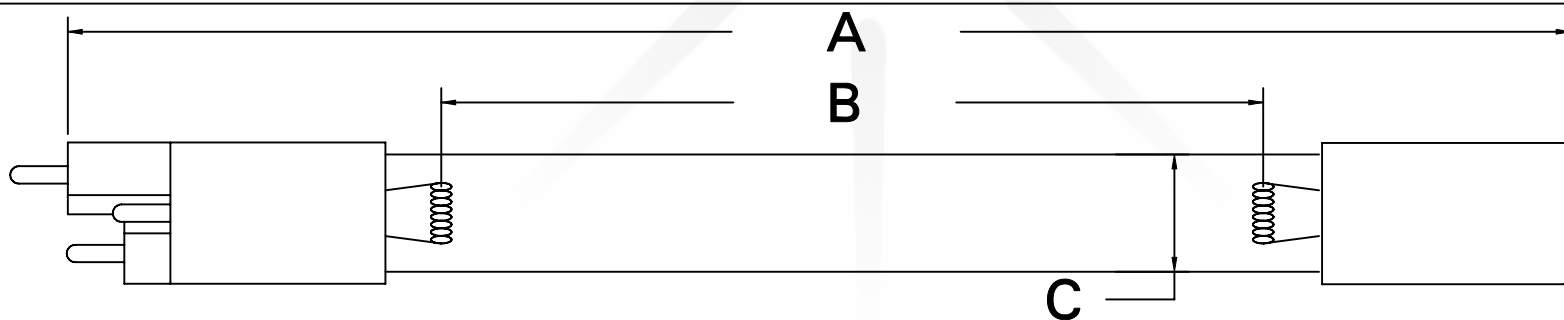

CUREUV Part No.: **510789**

(A) Total Length: 810mm

(B) Arc Length: 734mm

(C) Lamp Quartz Diameter: 15mm

Operating Current: 420mA

Lamp Voltage: 90V

Lamp Wattage: 38

Peak UV Output: 253.7nm

Glass Type : Non Ozone

Style: 4 Pin Step / R-Can

Style: No Hole Base

Output UVC Watts: 14

Output  $\mu\text{W}/\text{cm}^2$  @ 1m: 130

Rated Life (hrs): 12,000

**cureUV.com**