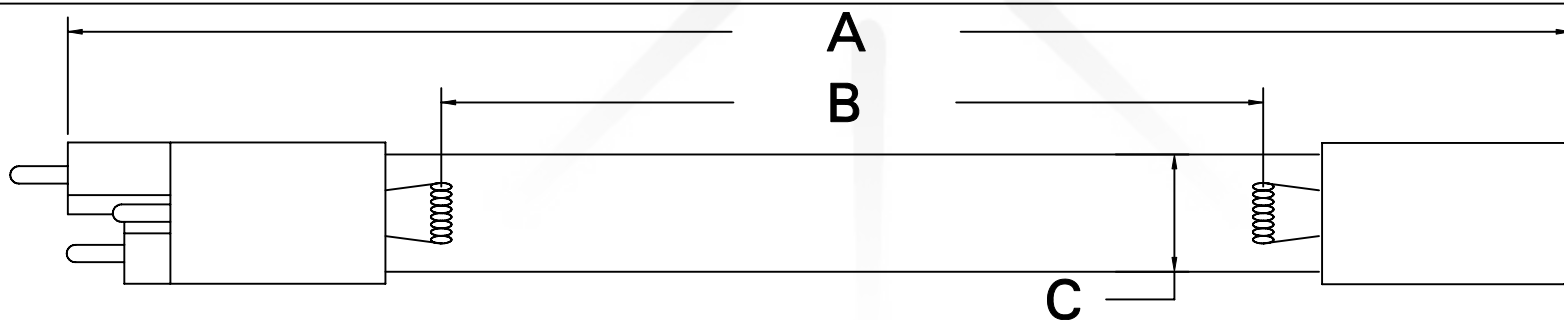

CUREUV Part No.: **510790**

(A) Total Length: 810mm

(B) Arc Length: 734mm

(C) Lamp Quartz Diameter: 15mm

Operating Current: 420mA

Lamp Voltage: 90V

Lamp Wattage: 38

Peak UV Output: 253.7nm

Glass Type : Non Ozone

Style: 4 Pin Step / R-Can

Style: No Hole Base

Output UVC Watts: 14

Output $\mu\text{W}/\text{cm}^2$ @ 1m: 130

Rated Life (hrs): 12,000

cureUV.com