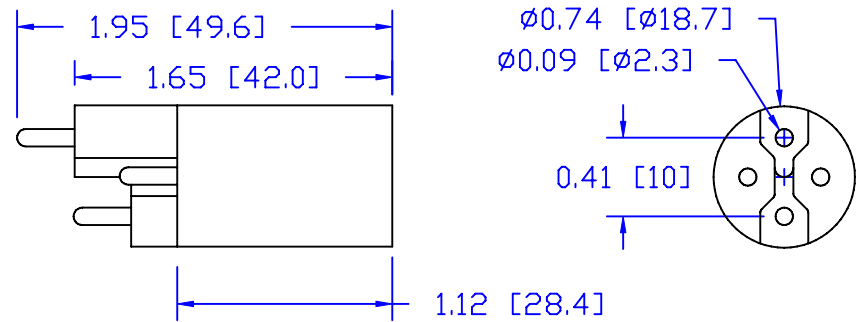

CUREUV Part No.: **510790**

(A) Total Length: 810mm

(B) Arc Length: 734mm

(C) Lamp Quartz Diameter: 15mm

Operating Current: 420mA

Lamp Voltage: 90V

Lamp Wattage: 38

Peak UV Output: 253.7nm

Glass Type : Non Ozone

Style: 4 Pin Step / R-Can

Style: No Hole Base

Output UVC Watts: 14

Output $\mu\text{W}/\text{cm}^2$ @ 1m: 130

Rated Life (hrs): 12,000

cureUV.com