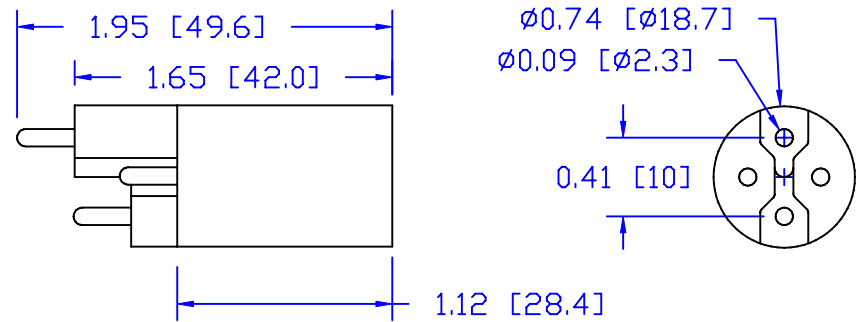

CUREUV Part No.: **510787**

(A) Total Length: 810mm

(B) Arc Length: 734mm

(C) Lamp Quartz Diameter: 15mm

Operating Current: 420mA

Lamp Voltage: 90V

Lamp Wattage: 38

Peak UV Output: 253.7nm

Glass Type : Non Ozone

Style: 4 Pin Step / R-Can

Style: No Hole Base

Output UVC Watts: 14

Output  $\mu\text{W}/\text{cm}^2$  @ 1m: 130

Rated Life (hrs): 12,000

**cureUV.com**