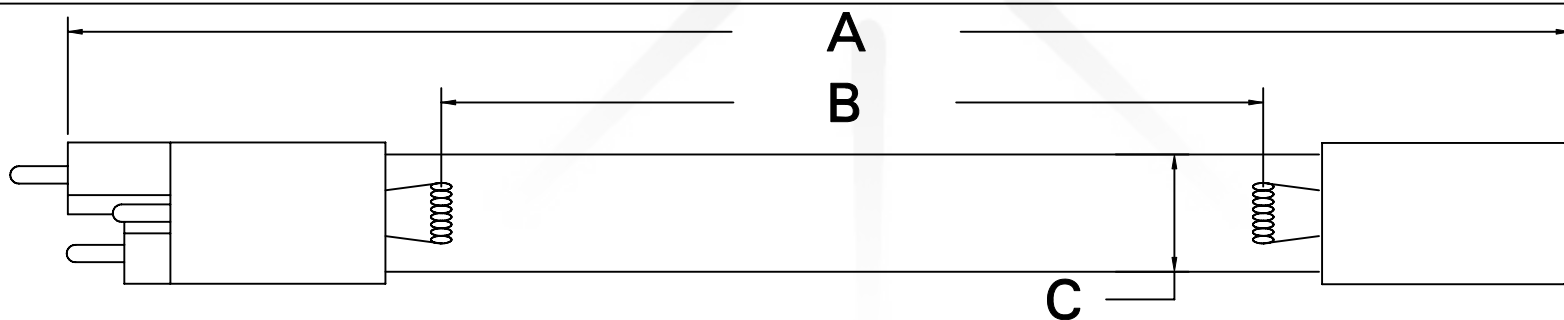

CUREUV Part No.: **510787**

(A) Total Length: 810mm

(B) Arc Length: 734mm

(C) Lamp Quartz Diameter: 15mm

Operating Current: 420mA

Lamp Voltage: 90V

Lamp Wattage: 38

Peak UV Output: 253.7nm

Glass Type : Non Ozone

Style: 4 Pin Step / R-Can

Style: No Hole Base

Output UVC Watts: 14

Output  $\mu\text{W}/\text{cm}^2$  @ 1m: 130

Rated Life (hrs): 12,000

**cureUV.com**