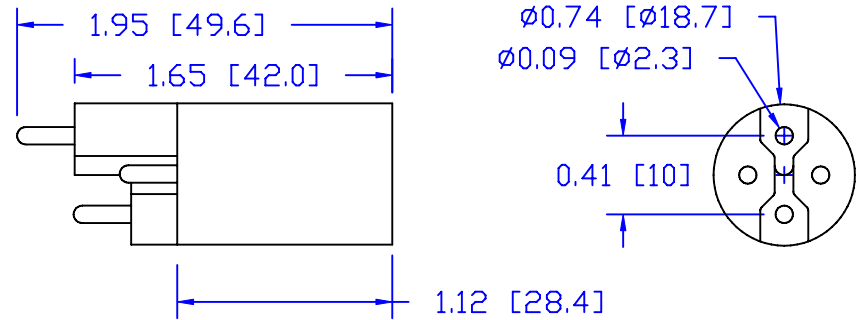

CUREUV Part No.: **510788**

(A) Total Length: 810mm

(B) Arc Length: 734mm

(C) Lamp Quartz Diameter: 15mm

Operating Current: 420mA

Lamp Voltage: 90V

Lamp Wattage: 38

Peak UV Output: 253.7nm

Glass Type : Non Ozone

Style: 4 Pin Step / R-Can

Style: No Hole Base

Output UVC Watts: 14

Output $\mu\text{W}/\text{cm}^2$ @ 1m: 130

Rated Life (hrs): 12,000

cureUV.com