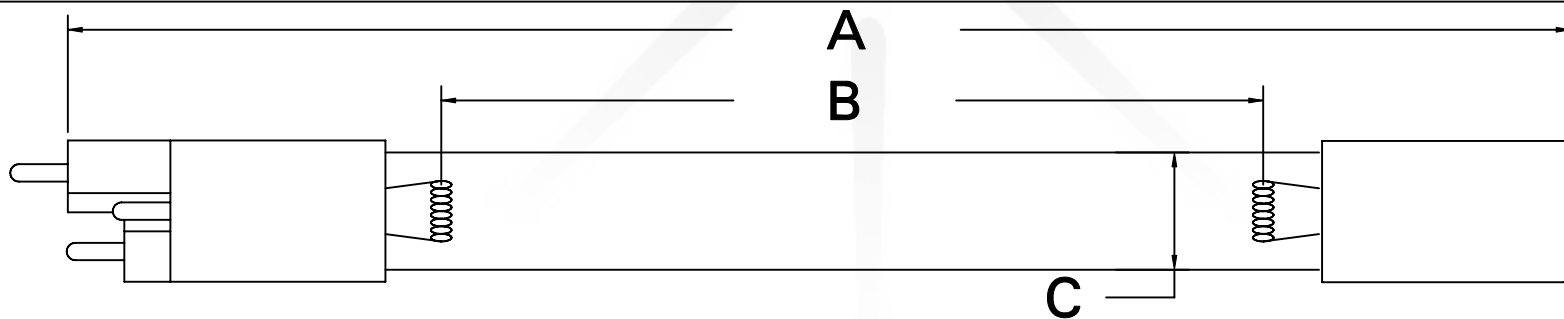

CUREUV Part No.: **510788**

(A) Total Length: 810mm

(B) Arc Length: 734mm

(C) Lamp Quartz Diameter: 15mm

Operating Current: 420mA

Lamp Voltage: 90V

Lamp Wattage: 38

Peak UV Output: 253.7nm

Glass Type : Non Ozone

Style: 4 Pin Step / R-Can

Style: No Hole Base

Output UVC Watts: 14

Output $\mu\text{W}/\text{cm}^2$ @ 1m: 130

Rated Life (hrs): 12,000

cureUV.com