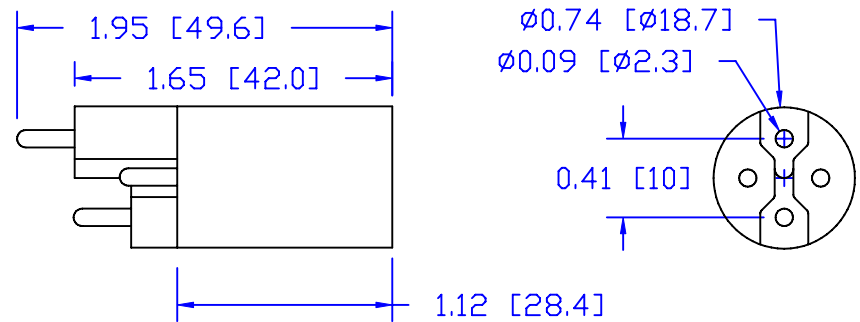

CUREUV Part No.: **194416**

(A) Total Length: 470mm

(B) Arc Length: 385mm

(C) Lamp Quartz Diameter: 15mm

Operating Current: 420mA

Lamp Voltage: 62V

Lamp Wattage: 28W

Peak UV Output: 253.7nm

Glass Type : Non Ozone

Style: 4 Pin Step / R-Can

Style: No Hole Base

Output UVC Watts: 7.5

Output $\mu\text{W}/\text{cm}^2$ @ 1m: 77

Rated Life (hrs): 10,000

cureUV.com