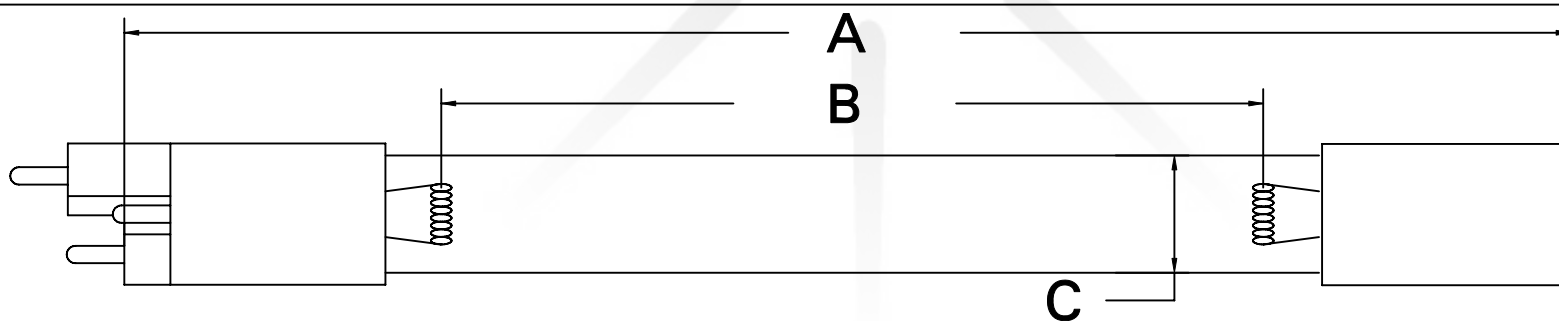

CUREUV Part No.: **194416**

(A) Total Length: 470mm

(B) Arc Length: 385mm

(C) Lamp Quartz Diameter: 15mm

Operating Current: 420mA

Lamp Voltage: 62V

Lamp Wattage: 28W

Peak UV Output: 253.7nm

Glass Type : Non Ozone

Style: 4 Pin Step / R-Can

Style: No Hole Base

Output UVC Watts: 7.5

Output $\mu\text{W}/\text{cm}^2$ @ 1m: 77

Rated Life (hrs): 10,000

cureUV.com