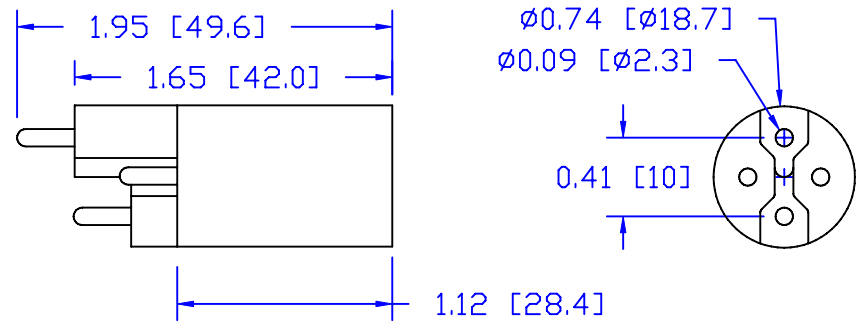

CUREUV Part No.: **192669**

(A) Total Length: 287mm

(B) Arc Length: 200mm

(C) Lamp Quartz Diameter: 15mm

Operating Current: 380mA

Lamp Voltage: 39V

Lamp Wattage: 14W

Peak UV Output: 253.7nm

Glass Type : Non Ozone

Style: 4 Pin Step / R-Can

Style: No Hole Base

Output UVC Watts: 4

Output $\mu\text{W}/\text{cm}^2$ @ 1m: 40

Rated Life (hrs): 10,000

cureUV.com