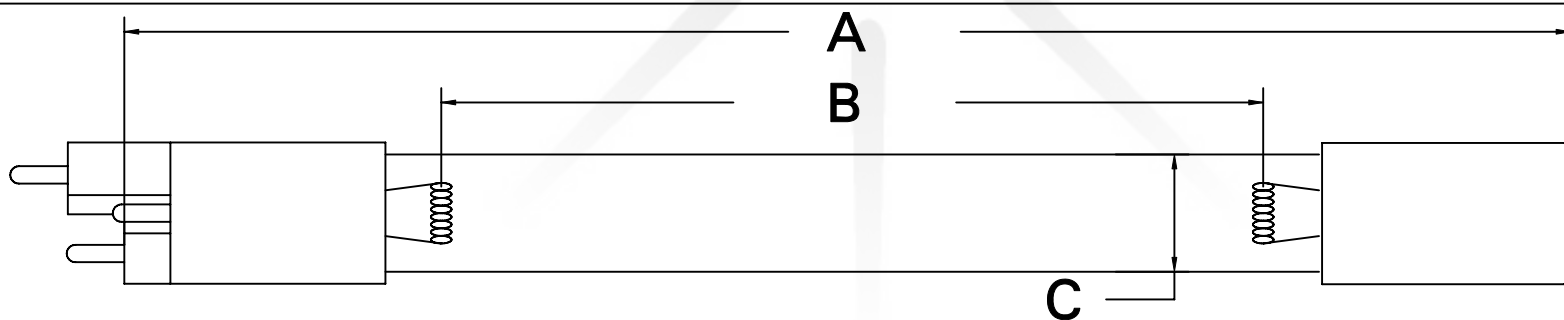

CUREUV Part No.: **192669**

(A) Total Length: 287mm

(B) Arc Length: 200mm

(C) Lamp Quartz Diameter: 15mm

Operating Current: 380mA

Lamp Voltage: 39V

Lamp Wattage: 14W

Peak UV Output: 253.7nm

Glass Type : Non Ozone

Style: 4 Pin Step / R-Can

Style: No Hole Base

Output UVC Watts: 4

Output $\mu\text{W}/\text{cm}^2$ @ 1m: 40

Rated Life (hrs): 10,000

cureUV.com