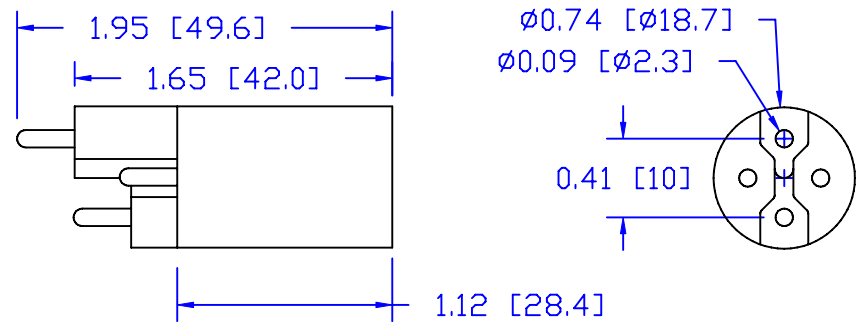

CUREUV Part No.: **192666**

(A) Total Length: 287mm

(B) Arc Length: 140mm

(C) Lamp Quartz Diameter: 15mm

Operating Current: 380mA

Lamp Voltage: 33V

Lamp Wattage: 10W

Peak UV Output: 253.7nm

Glass Type : Non Ozone

Style: 4 Pin Step / R-Can

Style: No Hole Base

Output UVC Watts: 2.7

Output $\mu\text{W}/\text{cm}^2$ @ 1m: 27

Rated Life (hrs): 10,000

cureUV.com