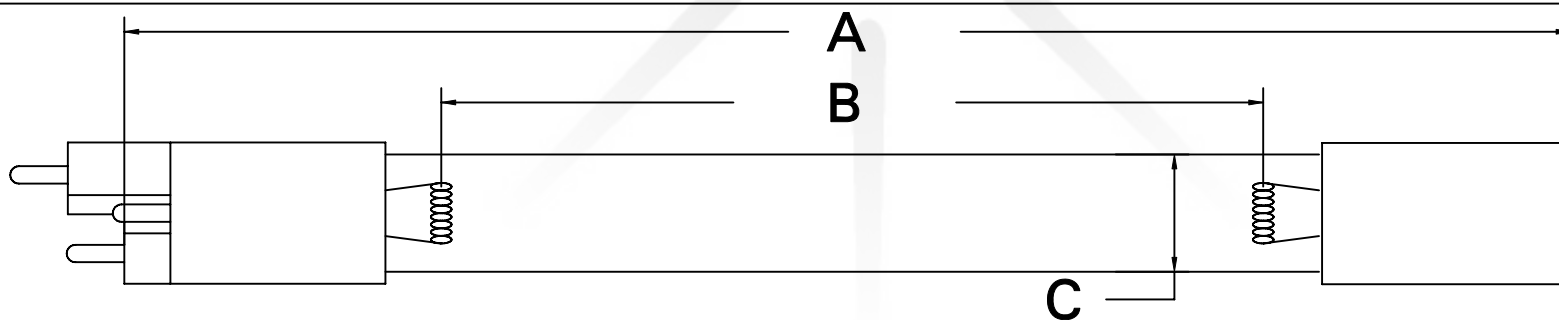

CUREUV Part No.: **192666**

(A) Total Length: 287mm

(B) Arc Length: 140mm

(C) Lamp Quartz Diameter: 15mm

Operating Current: 380mA

Lamp Voltage: 33V

Lamp Wattage: 10W

Peak UV Output: 253.7nm

Glass Type : Non Ozone

Style: 4 Pin Step / R-Can

Style: No Hole Base

Output UVC Watts: 2.7

Output $\mu\text{W}/\text{cm}^2$ @ 1m: 27

Rated Life (hrs): 10,000

cureUV.com