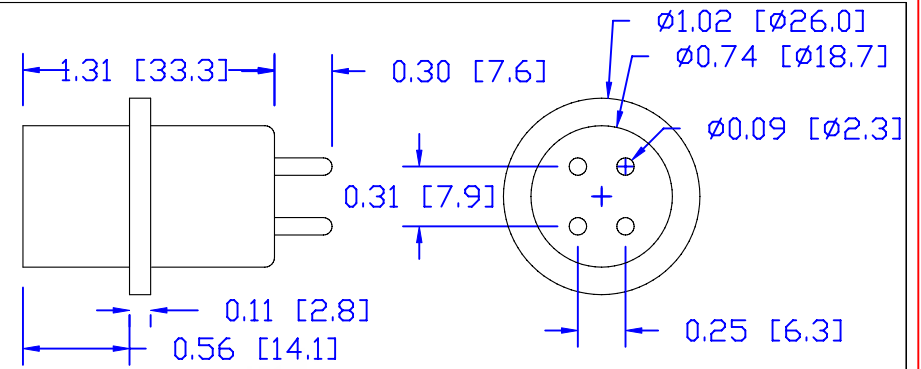

CUREUV Part No.: **510933**

(A) Total Length: 609mm

(B) Arc Length: 515mm

(C) Lamp Quartz Diameter: 15mm

Operating Current: 420mA

Lamp Voltage: 72V

Lamp Wattage: 30W

Peak UV Output: 253.7nm

Glass Type : Non Ozone

Style: Cell Base 4 Pin

Style: No Hole Base

Output UVC Watts: 10

Output u/cm² @ 1m: 90

Rated Life (hrs): 10,000

cureUV.com