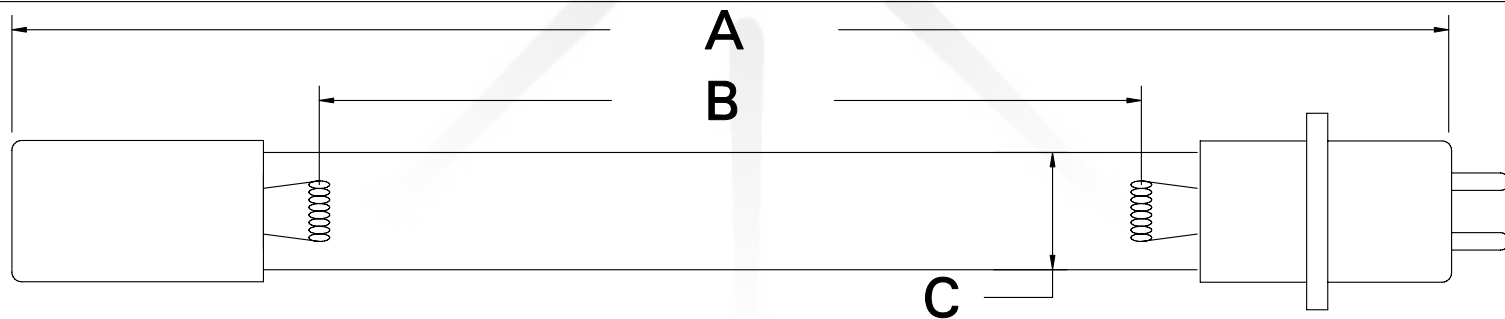

CUREUV Part No.: **510933**

(A) Total Length: 609mm

(B) Arc Length: 515mm

(C) Lamp Quartz Diameter: 15mm

Operating Current: 420mA

Lamp Voltage: 72V

Lamp Wattage: 30W

Peak UV Output: 253.7nm

Glass Type : Non Ozone

Style: Cell Base 4 Pin

Style: No Hole Base

Output UVC Watts: 10

Output u/cm² @ 1m: 90

Rated Life (hrs): 10,000

cureUV.com