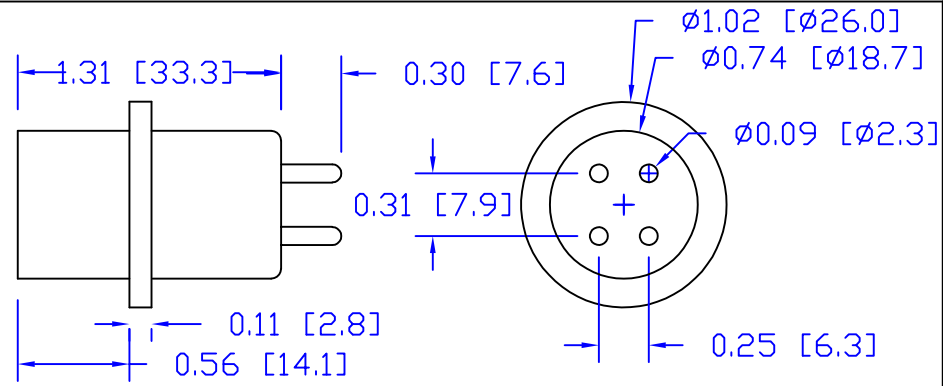

CUREUV Part No.: **194658**

(A) Total Length: 508mm

(B) Arc Length: 425mm

(C) Lamp Quartz Diameter: 15mm

Operating Current: 800mA

Lamp Voltage: 57V

Lamp Wattage: 55W

Peak UV Output: 254nm

Glass Type : Low Ozone

Style: Cell Base 4 Pin

Style: No Hole Base

Output UVC Watts: 14.5

Output  $\mu\text{W}/\text{cm}^2$  @ 1m: 125

Rated Life (hrs): 10,000

**cureUV.com**