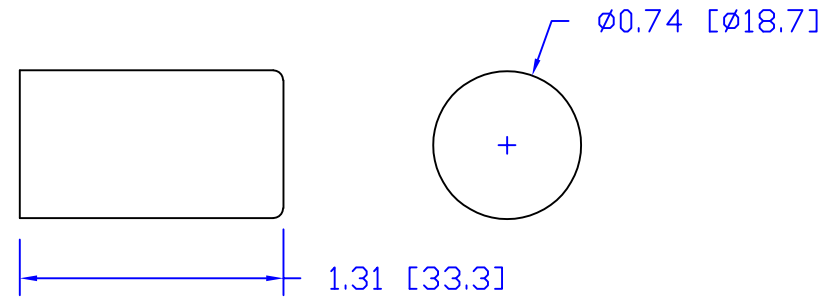

CUREUV Part No.: **194658**

(A) Total Length: 508mm

(B) Arc Length: 425mm

(C) Lamp Quartz Diameter: 15mm

Operating Current: 800mA

Lamp Voltage: 57V

Lamp Wattage: 55W

Peak UV Output: 254nm

Glass Type : Low Ozone

Style: Cell Base 4 Pin

Style: No Hole Base

Output UVC Watts: 14.5

Output  $\mu\text{W}/\text{cm}^2$  @ 1m: 125

Rated Life (hrs): 10,000

**cureUV.com**