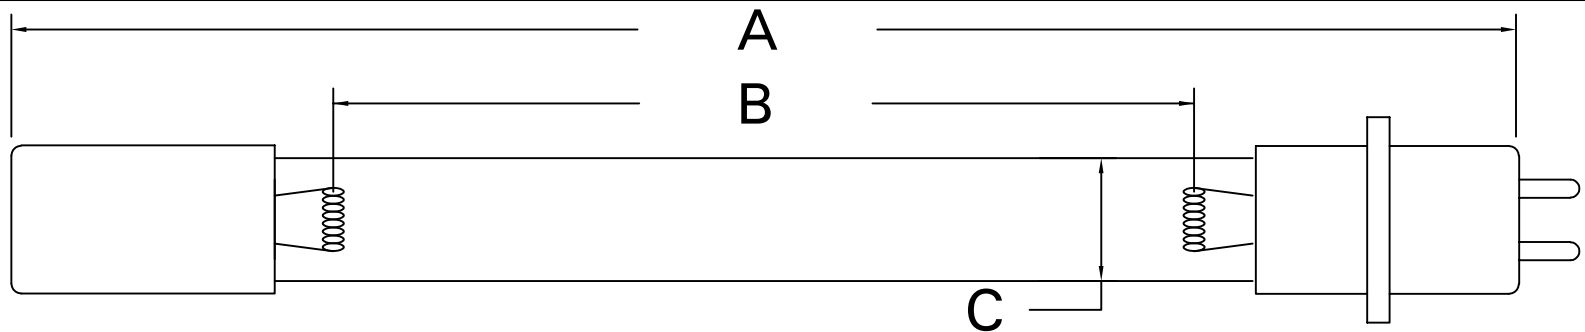

CUREUV Part No.: **194658**

(A) Total Length: 508mm

(B) Arc Length: 425mm

(C) Lamp Quartz Diameter: 15mm

Operating Current: 800mA

Lamp Voltage: 57V

Lamp Wattage: 55W

Peak UV Output: 254nm

Glass Type : Low Ozone

Style: Cell Base 4 Pin

Style: No Hole Base

Output UVC Watts: 14.5

Output  $\mu\text{W}/\text{cm}^2$  @ 1m: 125

Rated Life (hrs): 10,000

**cureUV.com**