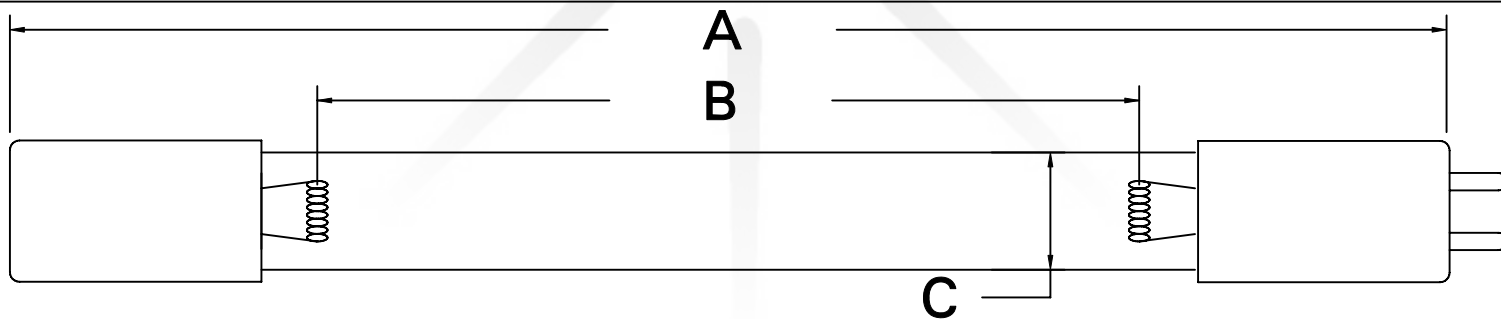

CUREUV Part No.: **510931**

(A) Total Length: 1554mm

(B) Arc Length: 1460mm

(C) Lamp Quartz Diameter: 15mm

Operating Current: 800mA

Lamp Voltage: 150V

Lamp Wattage: 120W

Peak UV Output: 253.7nm

Glass Type : Non Ozone

Style: 4 Pin

Style: No Hole Base

Output UVC Watts: 45

Output  $\mu\text{W}/\text{cm}^2$  @ 1m: 350

Rated Life (hrs): 10,000

**cureUV.com**