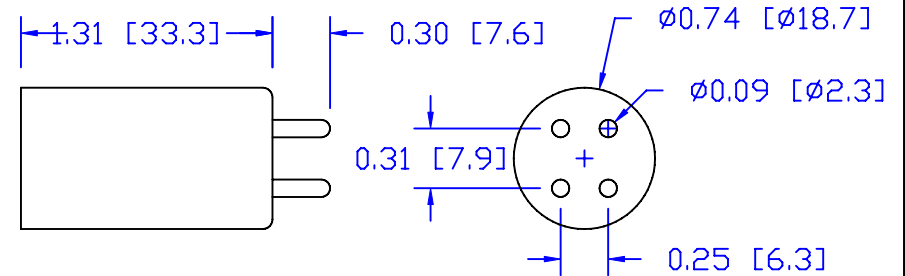

CUREUV Part No.: **510931**

(A) Total Length: 1554mm

(B) Arc Length: 1460mm

(C) Lamp Quartz Diameter: 15mm

Operating Current: 800mA

Lamp Voltage: 150V

Lamp Wattage: 120W

Peak UV Output: 253.7nm

Glass Type : Non Ozone

Style: 4 Pin

Style: No Hole Base

Output UVC Watts: 45

Output  $\mu\text{W}/\text{cm}^2$  @ 1m: 350

Rated Life (hrs): 10,000

**cureUV.com**