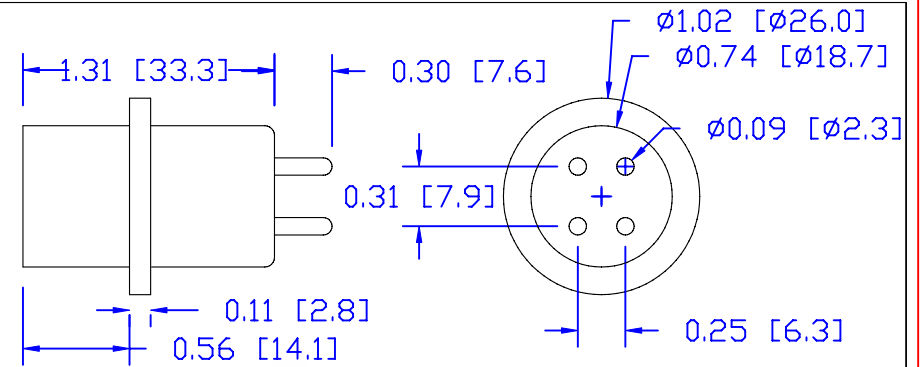

CUREUV Part No.: **194663**

(A) Total Length: 410mm

(B) Arc Length: 330mm

(C) Lamp Quartz Diameter: 15mm

Operating Current: 420mA

Lamp Voltage: 52V

Lamp Wattage: 22W

Peak UV Output: 254nm

Glass Type : Non Ozone

Style: Cell Base 4 Pin

Style: No Hole Base

Output UVC Watts: 8

Output u/cm² @ 1m: 70

Rated Life (hrs): 10,000

cureUV.com