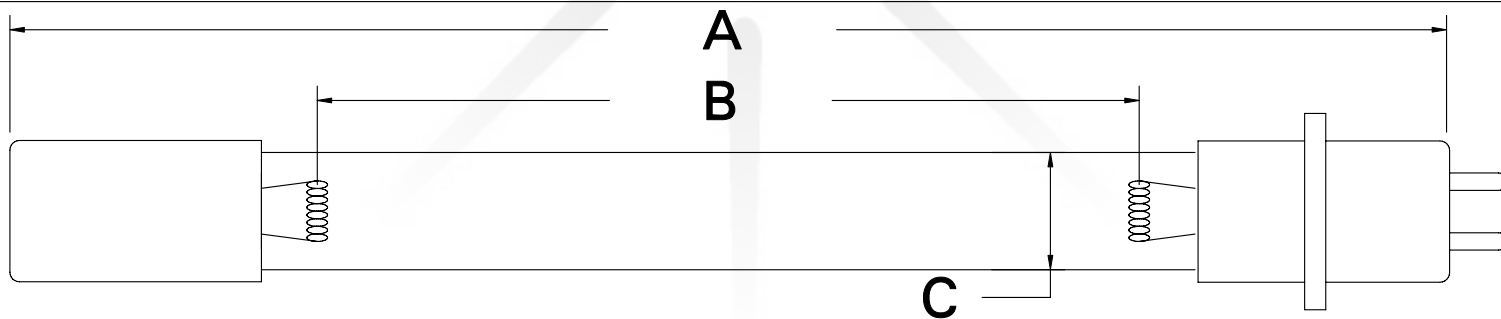

CUREUV Part No.: **194663**

(A) Total Length: 410mm

(B) Arc Length: 330mm

(C) Lamp Quartz Diameter: 15mm

Operating Current: 420mA

Lamp Voltage: 52V

Lamp Wattage: 22W

Peak UV Output: 254nm

Glass Type : Non Ozone

Style: Cell Base 4 Pin

Style: No Hole Base

Output UVC Watts: 8

Output u/cm² @ 1m: 70

Rated Life (hrs): 10,000

cureUV.com