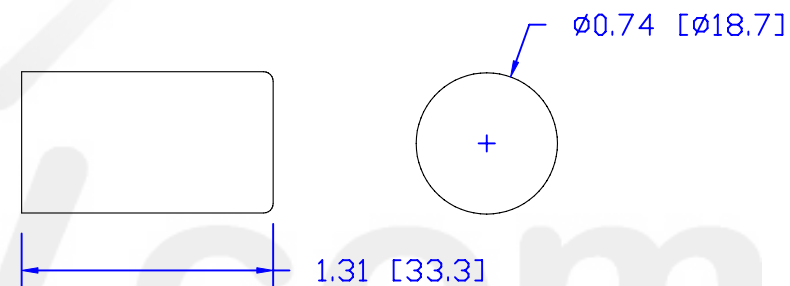

CUREUV Part No.: **194665**

(A) Total Length: 609mm

(B) Arc Length: 515mm

(C) Lamp Quartz Diameter: 15mm

Operating Current: 420mA

Lamp Voltage: 72V

Lamp Wattage: 30W

Peak UV Output: 253.7nm

Glass Type : Non Ozone

Style: Cell Base 4 Pin

Style: No Hole Base

Output UVC Watts: 10

Output u/cm<sup>2</sup> @ 1m: 90

Rated Life (hrs): 10,000

**cureUV.com**