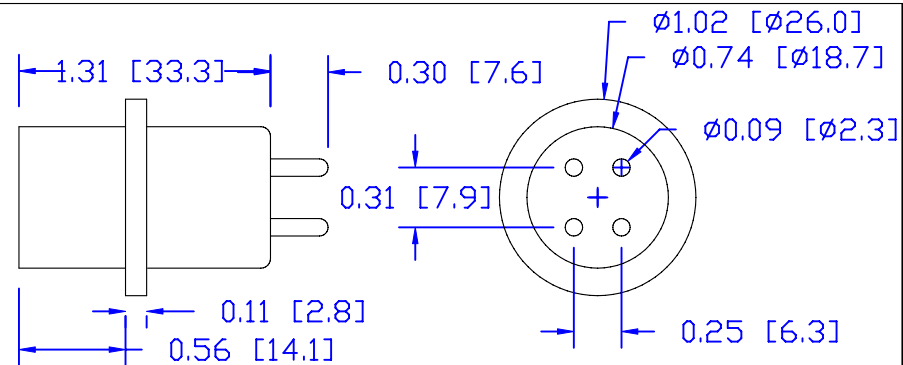

CUREUV Part No.: **194665**

(A) Total Length: 609mm

(B) Arc Length: 515mm

(C) Lamp Quartz Diameter: 15mm

Operating Current: 420mA

Lamp Voltage: 72V

Lamp Wattage: 30W

Peak UV Output: 253.7nm

Glass Type : Non Ozone

Style: Cell Base 4 Pin

Style: No Hole Base

Output UVC Watts: 10

Output u/cm<sup>2</sup> @ 1m: 90

Rated Life (hrs): 10,000

**cureUV.com**