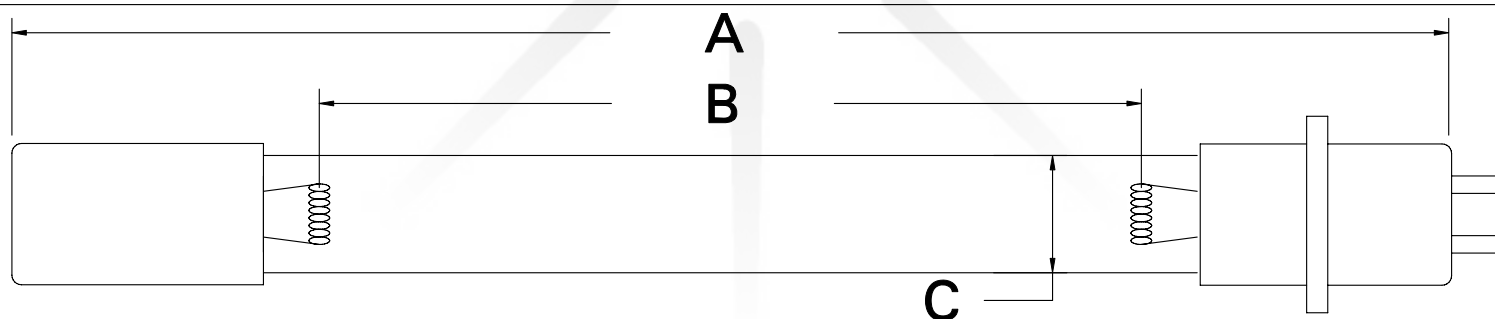

CUREUV Part No.: **194665**

(A) Total Length: 609mm

(B) Arc Length: 515mm

(C) Lamp Quartz Diameter: 15mm

Operating Current: 420mA

Lamp Voltage: 72V

Lamp Wattage: 30W

Peak UV Output: 253.7nm

Glass Type : Non Ozone

Style: Cell Base 4 Pin

Style: No Hole Base

Output UVC Watts: 10

Output u/cm<sup>2</sup> @ 1m: 90

Rated Life (hrs): 10,000

**cureUV.com**