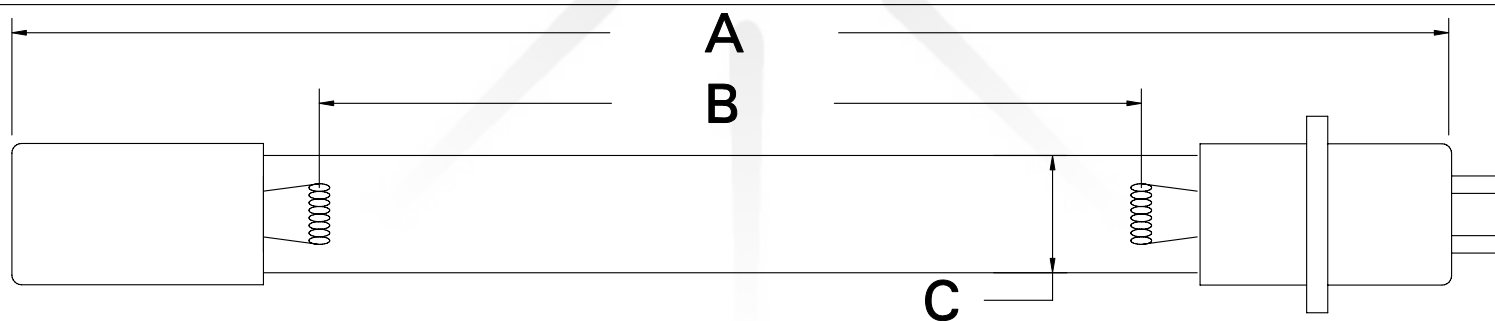

CUREUV Part No.: **194664**

(A) Total Length: 508mm

(B) Arc Length: 425mm

(C) Lamp Quartz Diameter: 15mm

Operating Current: 420mA

Lamp Voltage: 67V

Lamp Wattage: 28W

Peak UV Output: 254nm

Glass Type : Non Ozone

Style: Cell Base 4 Pin

Style: No Hole Base

Output UVC Watts: 9

Output u/cm² @ 1m: 80

Rated Life (hrs): 10,000

cureUV.com