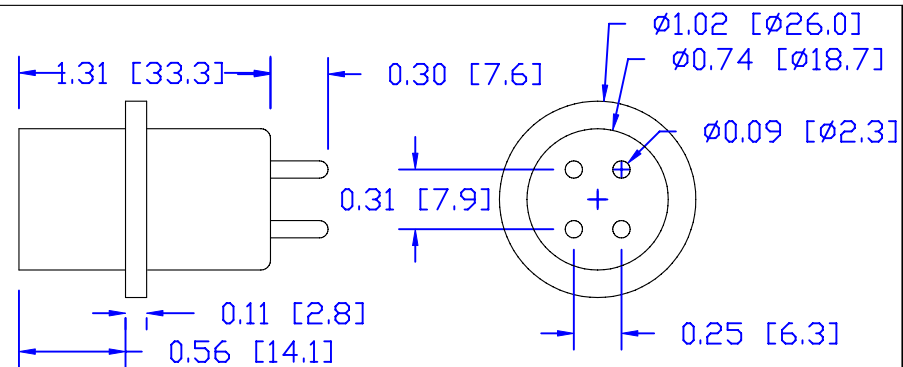

CUREUV Part No.: **194664**

(A) Total Length: 508mm

(B) Arc Length: 425mm

(C) Lamp Quartz Diameter: 15mm

Operating Current: 420mA

Lamp Voltage: 67V

Lamp Wattage: 28W

Peak UV Output: 254nm

Glass Type : Non Ozone

Style: Cell Base 4 Pin

Style: No Hole Base

Output UVC Watts: 9

Output u/cm² @ 1m: 80

Rated Life (hrs): 10,000

cureUV.com