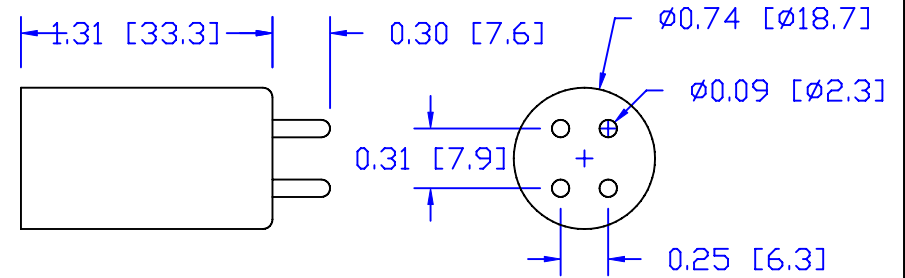

CUREUV Part No.: **194662**

(A) Total Length: 1554mm

(B) Arc Length: 1460mm

(C) Lamp Quartz Diameter: 15mm

Operating Current: 800mA

Lamp Voltage: 150V

Lamp Wattage: 120W

Peak UV Output: 253.7nm

Glass Type : Non Ozone

Style: 4 Pin

Style: No Hole Base

Output UVC Watts: 45

Output $\mu\text{W}/\text{cm}^2$ @ 1m: 350

Rated Life (hrs): 10,000

cureUV.com