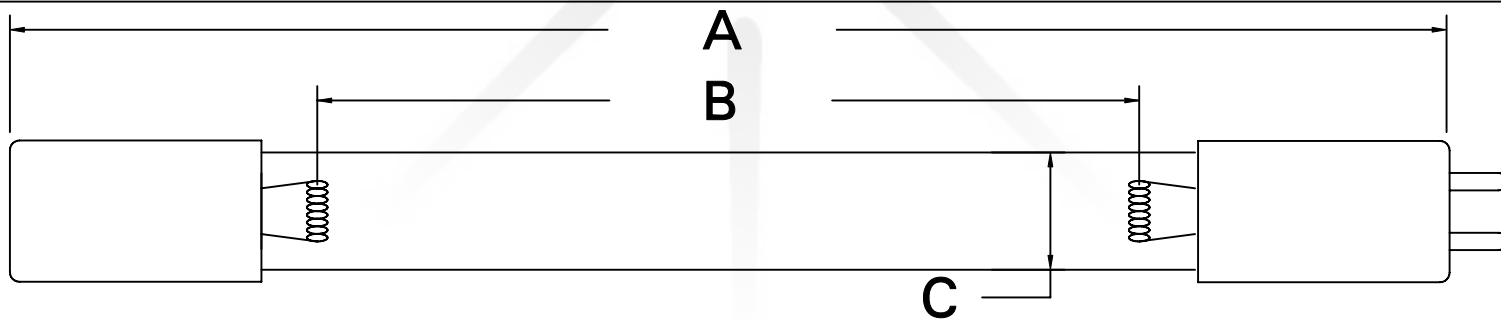

CUREUV Part No.: **194662**

(A) Total Length: 1554mm

(B) Arc Length: 1460mm

(C) Lamp Quartz Diameter: 15mm

Operating Current: 800mA

Lamp Voltage: 150V

Lamp Wattage: 120W

Peak UV Output: 253.7nm

Glass Type : Non Ozone

Style: 4 Pin

Style: No Hole Base

Output UVC Watts: 45

Output $\mu\text{W}/\text{cm}^2$ @ 1m: 350

Rated Life (hrs): 10,000

cureUV.com