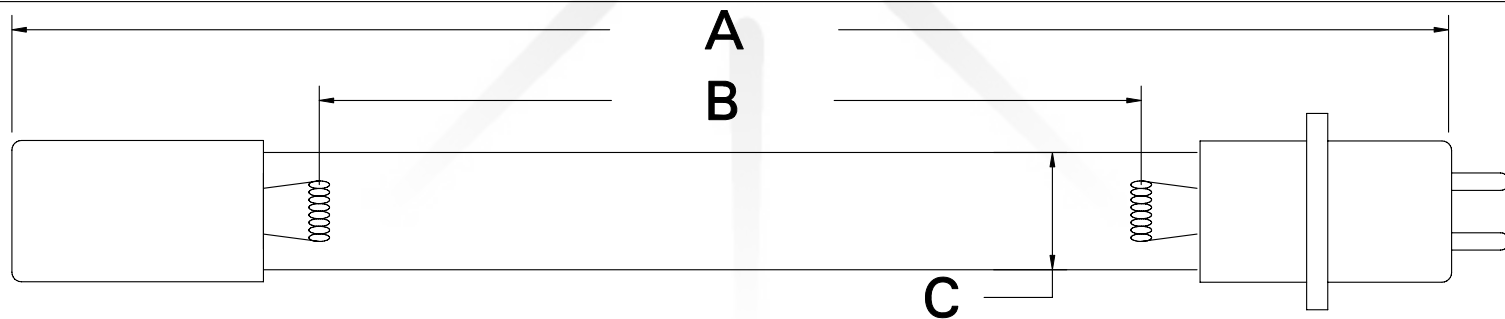

CUREUV Part No.: **194661**

(A) Total Length: 914mm

(B) Arc Length: 825mm

(C) Lamp Quartz Diameter: 15mm

Operating Current: 800mA

Lamp Voltage: 105V

Lamp Wattage: 84W

Peak UV Output: 254nm

Glass Type : Non Ozone

Style: Cell Base 4 Pin

Style: No Hole Base

Output UVC Watts: 26

Output u/cm<sup>2</sup> @ 1m: 242

Rated Life (hrs): 10,000

**cureUV.com**