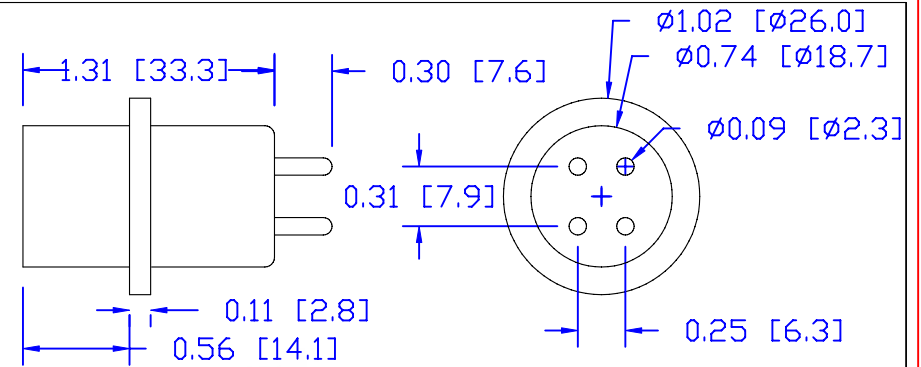

CUREUV Part No.: **194661**

(A) Total Length: 914mm

(B) Arc Length: 825mm

(C) Lamp Quartz Diameter: 15mm

Operating Current: 800mA

Lamp Voltage: 105V

Lamp Wattage: 84W

Peak UV Output: 254nm

Glass Type : Non Ozone

Style: Cell Base 4 Pin

Style: No Hole Base

Output UVC Watts: 26

Output u/cm<sup>2</sup> @ 1m: 242

Rated Life (hrs): 10,000

**cureUV.com**