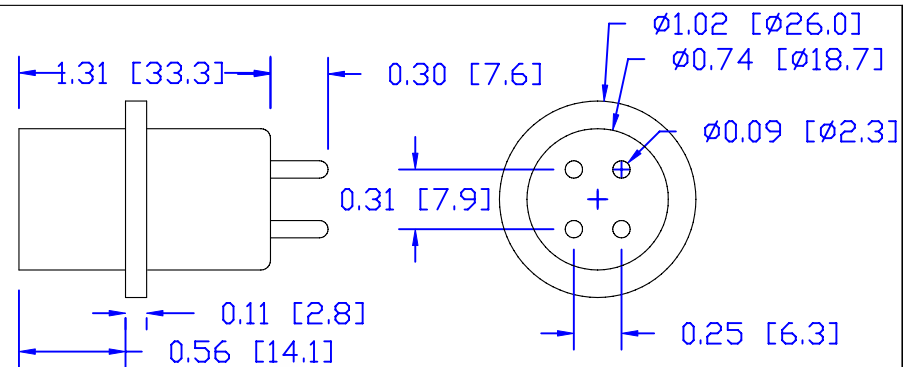

CUREUV Part No.: **194660**

(A) Total Length: 762mm

(B) Arc Length: 680mm

(C) Lamp Quartz Diameter: 15mm

Operating Current: 800mA

Lamp Voltage: 75V

Lamp Wattage: 60W

Peak UV Output: 254nm

Glass Type : Non Ozone

Style: Cell Base 4 Pin

Style: No Hole Base

Output UVC Watts:

Output u/cm² @ 1m:

Rated Life (hrs): 10,000

cureUV.com