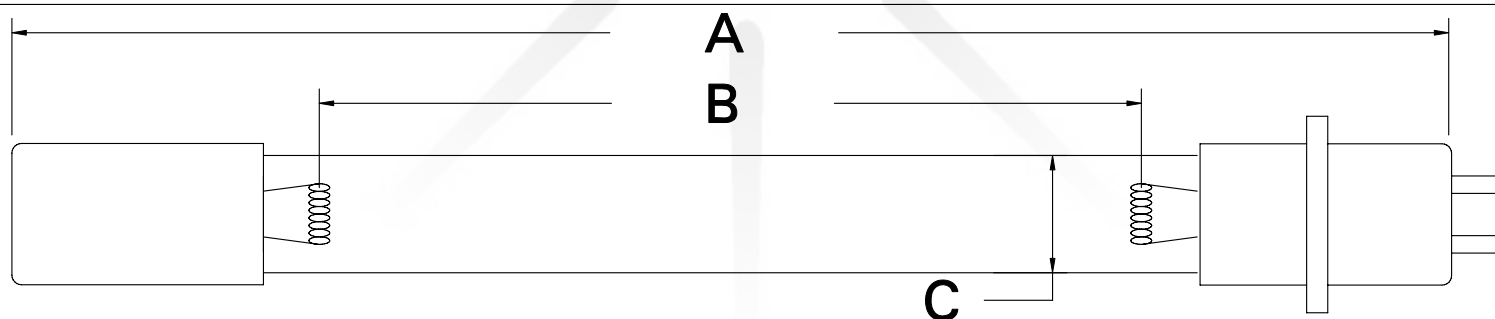

CUREUV Part No.: **194660**

(A) Total Length: 762mm

(B) Arc Length: 680mm

(C) Lamp Quartz Diameter: 15mm

Operating Current: 800mA

Lamp Voltage: 75V

Lamp Wattage: 60W

Peak UV Output: 254nm

Glass Type : Non Ozone

Style: Cell Base 4 Pin

Style: No Hole Base

Output UVC Watts:

Output u/cm² @ 1m:

Rated Life (hrs): 10,000

cureUV.com