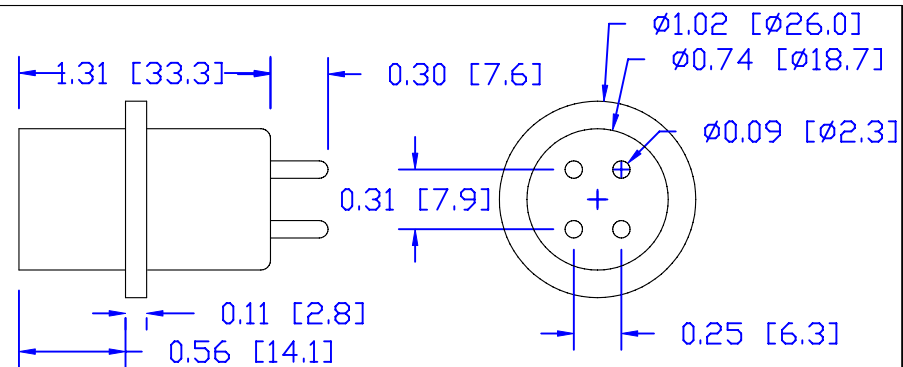

CUREUV Part No.: **194659**

(A) Total Length: 609mm

(B) Arc Length: 530mm

(C) Lamp Quartz Diameter: 15mm

Operating Current: 800mA

Lamp Voltage: 65V

Lamp Wattage: 52W

Peak UV Output: 254nm

Glass Type : Non Ozone

Style: Cell Base 4 Pin

Style: No Hole Base

Output UVC Watts: 22

Output u/cm² @ 1m: 190

Rated Life (hrs): 10,000

cureUV.com