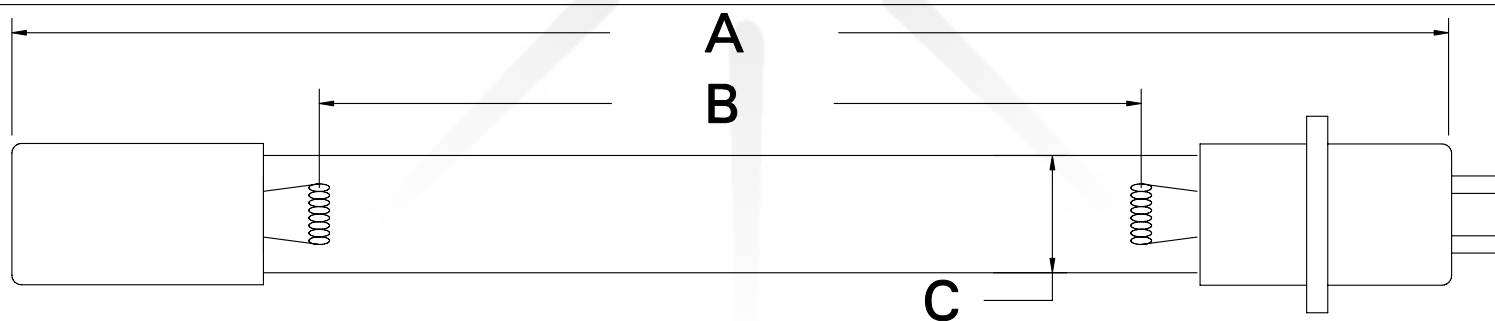

CUREUV Part No.: **194659**

(A) Total Length: 609mm

(B) Arc Length: 530mm

(C) Lamp Quartz Diameter: 15mm

Operating Current: 800mA

Lamp Voltage: 65V

Lamp Wattage: 52W

Peak UV Output: 254nm

Glass Type : Non Ozone

Style: Cell Base 4 Pin

Style: No Hole Base

Output UVC Watts: 22

Output u/cm² @ 1m: 190

Rated Life (hrs): 10,000

cureUV.com