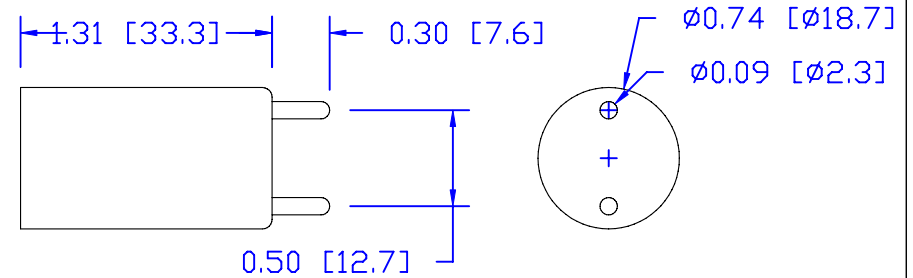

CUREUV Part No.: **194657**

(A) Total Length: 1534mm

(B) Arc Length: 1440mm

(C) Lamp Quartz Diameter: 15mm

Operating Current: 800mA

Lamp Voltage: 170V

Lamp Wattage: 130W

Peak UV Output: 253.7nm

Glass Type : Non Ozone

Style: Medium Bi-Pin

Style: Medium Bi-Pin

Output UVC Watts: 50

Output u/cm^2 @ 1m: 370

Rated Life (hrs): 10,000

cureUV.com