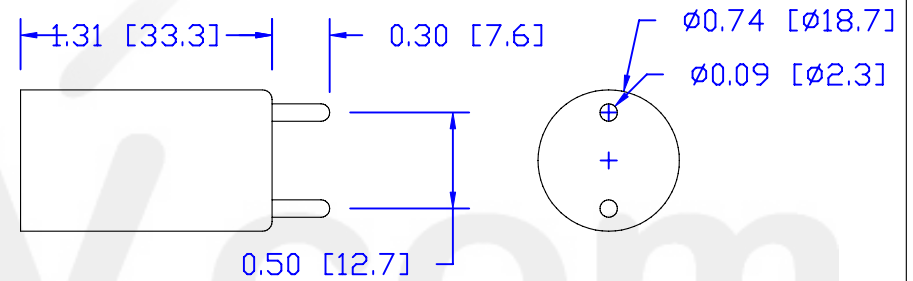

CUREUV Part No.: **194657**

(A) Total Length: 1534mm

(B) Arc Length: 1440mm

(C) Lamp Quartz Diameter: 15mm

Operating Current: 800mA

Lamp Voltage: 170V

Lamp Wattage: 130W

Peak UV Output: 253.7nm

Glass Type : Non Ozone

Style: Medium Bi-Pin

Style: Medium Bi-Pin

Output UVC Watts: 50

Output u/cm^2 @ 1m: 370

Rated Life (hrs): 10,000

cureUV.com