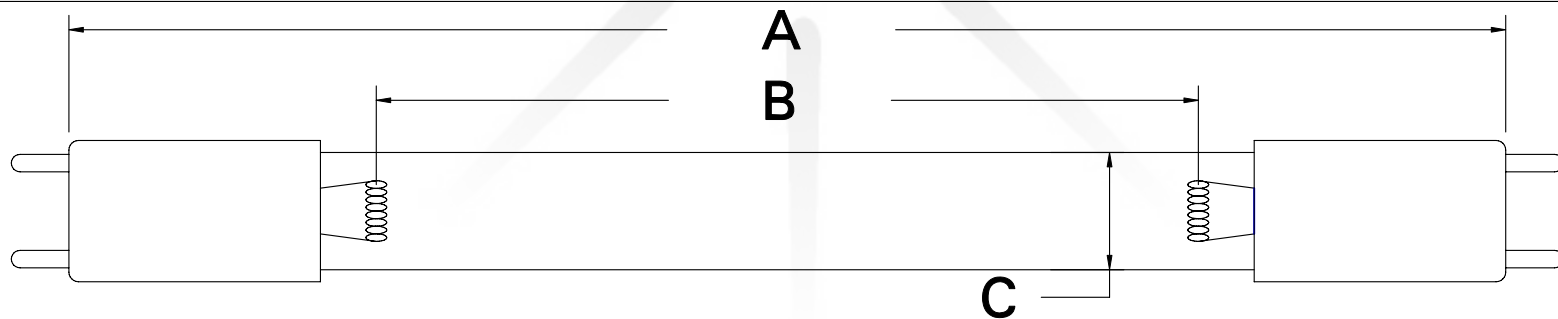

CUREUV Part No.: **194657**

(A) Total Length: 1534mm

(B) Arc Length: 1440mm

(C) Lamp Quartz Diameter: 15mm

Operating Current: 800mA

Lamp Voltage: 170V

Lamp Wattage: 130W

Peak UV Output: 253.7nm

Glass Type : Non Ozone

Style: Medium Bi-Pin

Style: Medium Bi-Pin

Output UVC Watts: 50

Output u/cm^2 @ 1m: 370

Rated Life (hrs): 10,000

cureUV.com