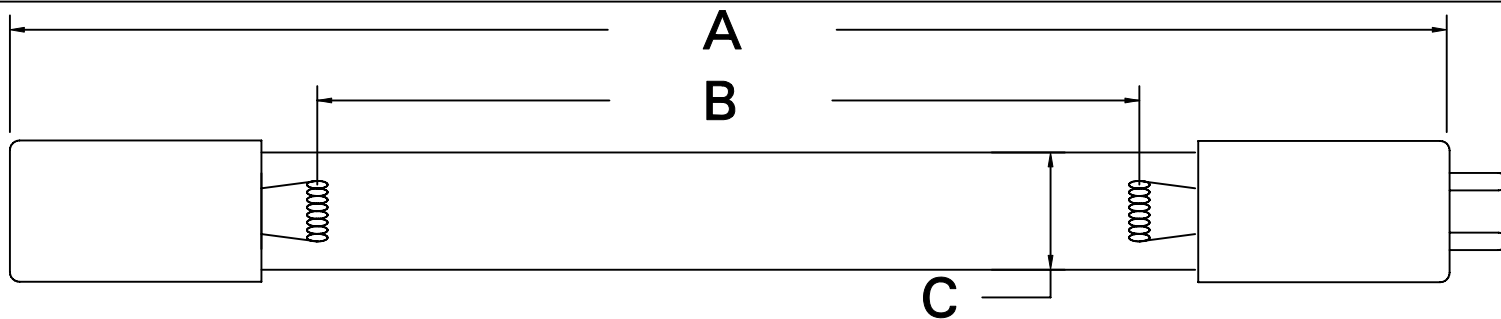

CUREUV Part No.: **510859**

(A) Total Length: 810mm

(B) Arc Length: 730mm

(C) Lamp Quartz Diameter: 15mm

Operating Current: 425mA

Lamp Voltage:

Lamp Wattage: 39

Peak UV Output: 253.7nm

Glass Type : Non Ozone

Style: 4 Pin

Style: No Hole Base

Output UVC Watts: 13.8

Output uW/cm<sup>2</sup> @ 1m: 130

Rated Life (hrs): 10,000

**cureUV.com**