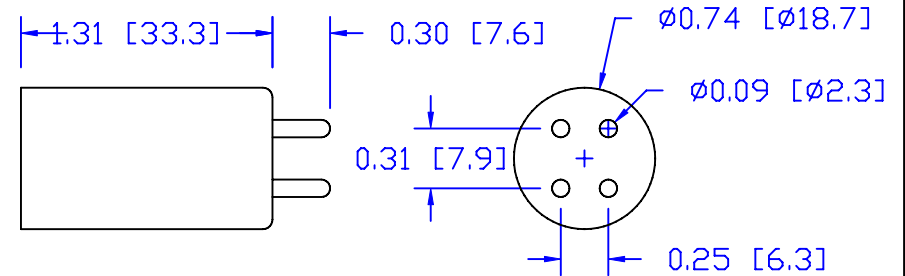

CUREUV Part No.: **510859**

(A) Total Length: 810mm

(B) Arc Length: 730mm

(C) Lamp Quartz Diameter: 15mm

Operating Current: 425mA

Lamp Voltage:

Lamp Wattage: 39

Peak UV Output: 253.7nm

Glass Type : Non Ozone

Style: 4 Pin

Style: No Hole Base

Output UVC Watts: 13.8

Output uW/cm<sup>2</sup> @ 1m: 130

Rated Life (hrs): 10,000

**cureUV.com**