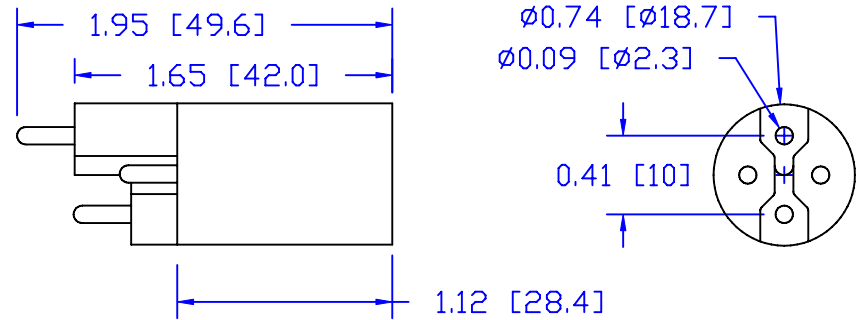

CUREUV Part No.: **510793**

(A) Total Length: 810mm

(B) Arc Length: 734mm

(C) Lamp Quartz Diameter: 15mm

Operating Current: 420mA

Lamp Voltage: 90V

Lamp Wattage: 38

Peak UV Output: 253.7nm

Glass Type : Non Ozone

Style: 4 Pin Step / R-Can

Style: No Hole Base

Output UVC Watts: 14

Output $\mu\text{W}/\text{cm}^2$ @ 1m: 130

Rated Life (hrs): 12,000

cureUV.com