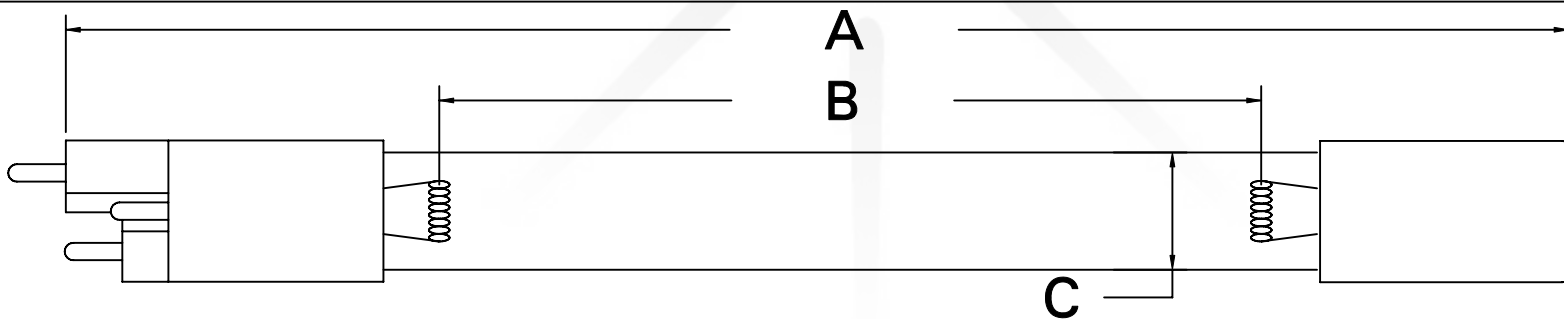

CUREUV Part No.: **510793**

(A) Total Length: 810mm

(B) Arc Length: 734mm

(C) Lamp Quartz Diameter: 15mm

Operating Current: 420mA

Lamp Voltage: 90V

Lamp Wattage: 38

Peak UV Output: 253.7nm

Glass Type : Non Ozone

Style: 4 Pin Step / R-Can

Style: No Hole Base

Output UVC Watts: 14

Output $\mu\text{W}/\text{cm}^2$ @ 1m: 130

Rated Life (hrs): 12,000

cureUV.com