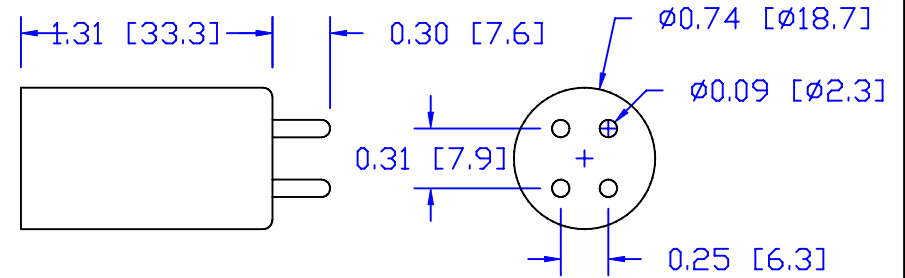

CUREUV Part No.: **510866**

(A) Total Length: 810mm

(B) Arc Length: 730mm

(C) Lamp Quartz Diameter: 15mm

Operating Current: 425mA

Lamp Voltage:

Lamp Wattage: 39

Peak UV Output: 253.7nm

Glass Type : Non Ozone

Style: 4 Pin

Style: No Hole Base

Output UVC Watts: 13.8

Output $\mu\text{W}/\text{cm}^2$ @ 1m: 130

Rated Life (hrs): 10,000

cureUV.com