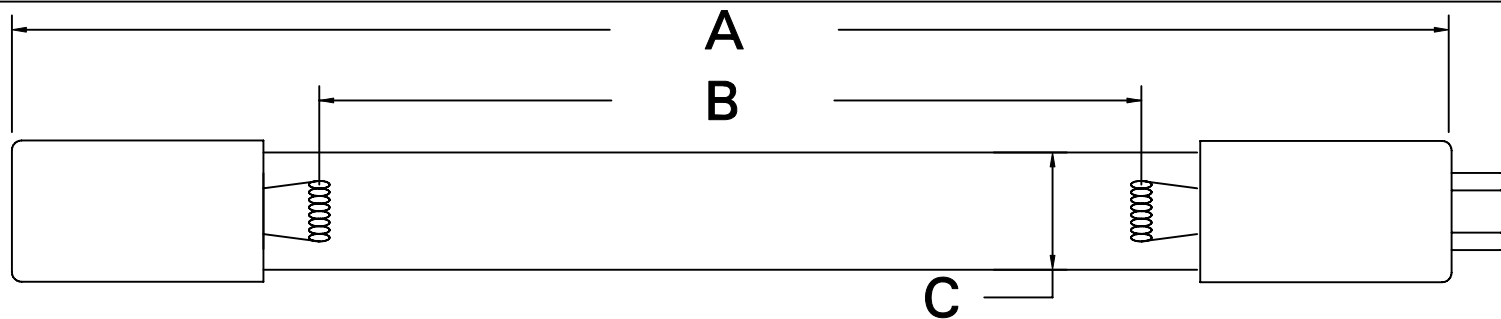

CUREUV Part No.: **510866**

(A) Total Length: 810mm

(B) Arc Length: 730mm

(C) Lamp Quartz Diameter: 15mm

Operating Current: 425mA

Lamp Voltage:

Lamp Wattage: 39

Peak UV Output: 253.7nm

Glass Type : Non Ozone

Style: 4 Pin

Style: No Hole Base

Output UVC Watts: 13.8

Output $\mu\text{W}/\text{cm}^2$ @ 1m: 130

Rated Life (hrs): 10,000

cureUV.com