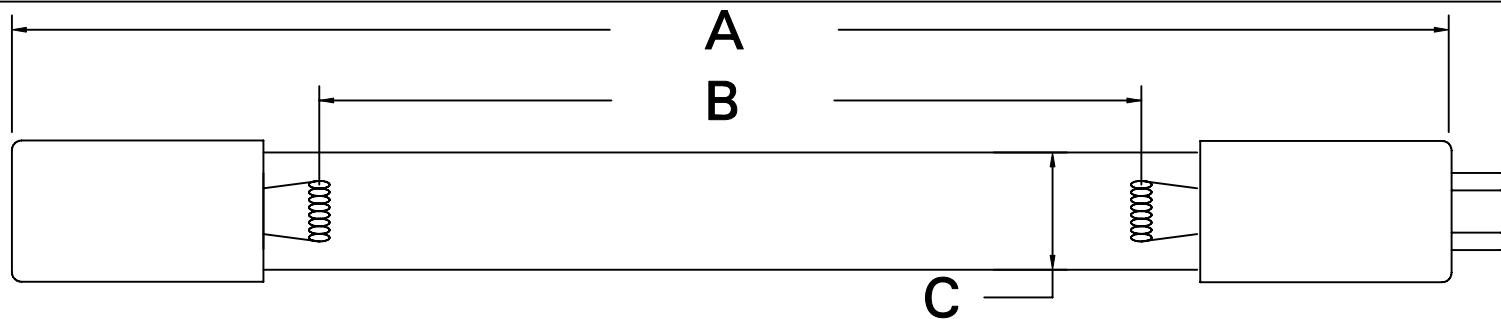

CUREUV Part No.: **510860**

(A) Total Length: 810mm

(B) Arc Length: 730mm

(C) Lamp Quartz Diameter: 15mm

Operating Current: 425mA

Lamp Voltage:

Lamp Wattage: 39

Peak UV Output: 253.7nm

Glass Type : Non Ozone

Style: 4 Pin

Style: No Hole Base

Output UVC Watts: 13.8

Output $\mu\text{W}/\text{cm}^2$ @ 1m: 130

Rated Life (hrs): 10,000

cureUV.com