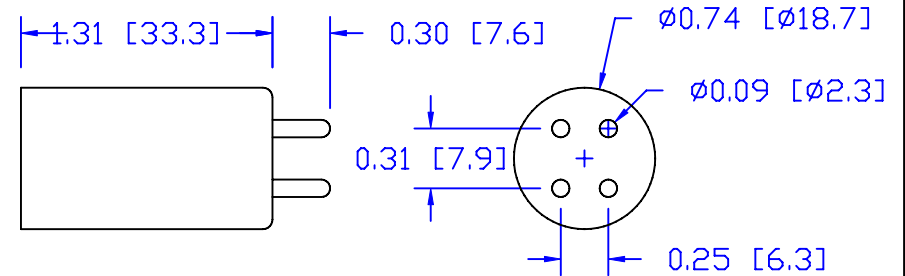

CUREUV Part No.: **510860**

(A) Total Length: 810mm

(B) Arc Length: 730mm

(C) Lamp Quartz Diameter: 15mm

Operating Current: 425mA

Lamp Voltage:

Lamp Wattage: 39

Peak UV Output: 253.7nm

Glass Type : Non Ozone

Style: 4 Pin

Style: No Hole Base

Output UVC Watts: 13.8

Output $\mu\text{W}/\text{cm}^2$ @ 1m: 130

Rated Life (hrs): 10,000

cureUV.com