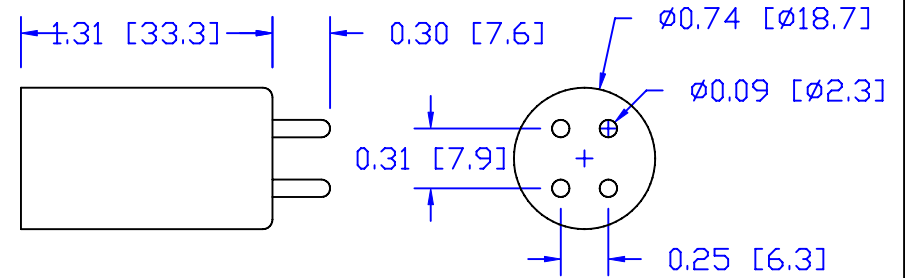

CUREUV Part No.: **510865**

(A) Total Length: 810mm

(B) Arc Length: 730mm

(C) Lamp Quartz Diameter: 15mm

Operating Current: 425mA

Lamp Voltage:

Lamp Wattage: 39

Peak UV Output: 253.7nm

Glass Type : Non Ozone

Style: 4 Pin

Style: No Hole Base

Output UVC Watts: 13.8

Output  $\mu\text{W}/\text{cm}^2$  @ 1m: 130

Rated Life (hrs): 10,000

**cureUV.com**