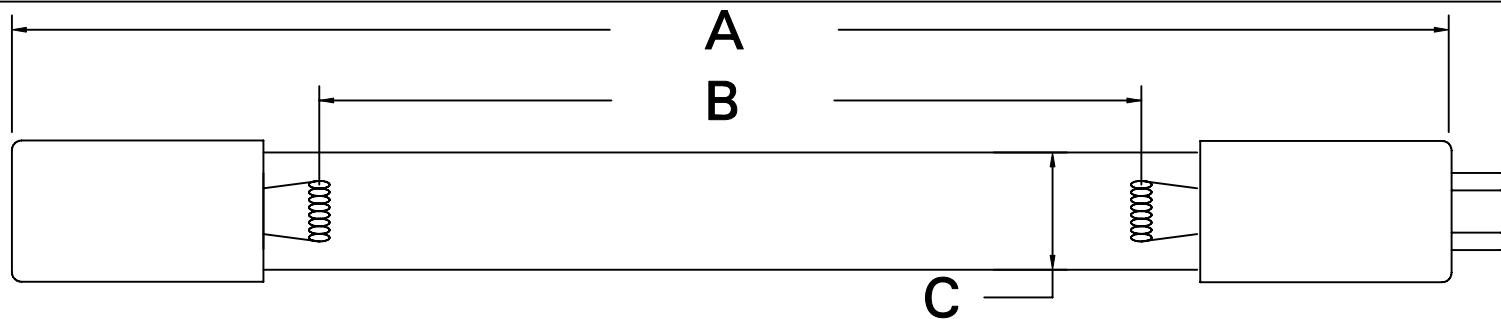

CUREUV Part No.: **510865**

(A) Total Length: 810mm

(B) Arc Length: 730mm

(C) Lamp Quartz Diameter: 15mm

Operating Current: 425mA

Lamp Voltage:

Lamp Wattage: 39

Peak UV Output: 253.7nm

Glass Type : Non Ozone

Style: 4 Pin

Style: No Hole Base

Output UVC Watts: 13.8

Output  $\mu\text{W}/\text{cm}^2$  @ 1m: 130

Rated Life (hrs): 10,000

**cureUV.com**