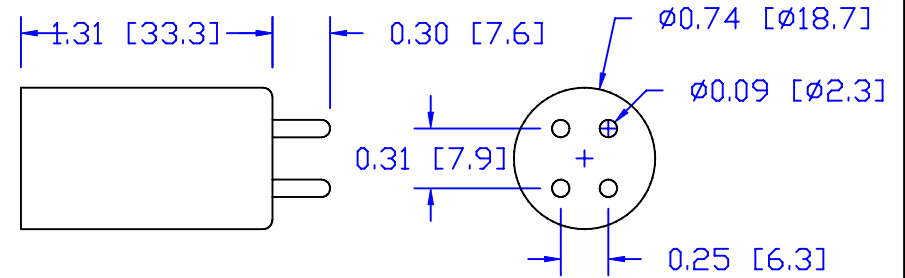

CUREUV Part No.: **510864**

(A) Total Length: 810mm

(B) Arc Length: 730mm

(C) Lamp Quartz Diameter: 15mm

Operating Current: 425mA

Lamp Voltage:

Lamp Wattage: 39

Peak UV Output: 253.7nm

Glass Type : Non Ozone

Style: 4 Pin

Style: No Hole Base

Output UVC Watts: 13.8

Output $\mu\text{W}/\text{cm}^2$ @ 1m: 130

Rated Life (hrs): 10,000

cureUV.com