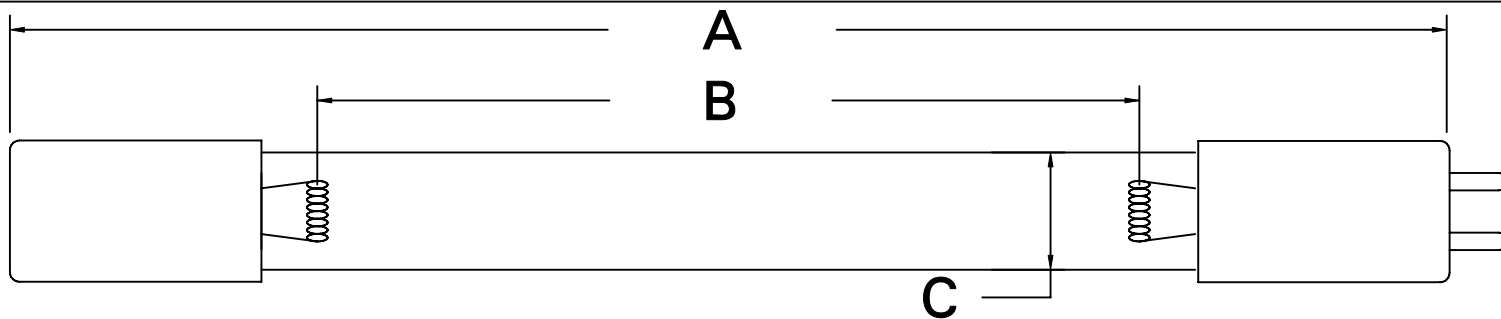

CUREUV Part No.: **510864**

(A) Total Length: 810mm

(B) Arc Length: 730mm

(C) Lamp Quartz Diameter: 15mm

Operating Current: 425mA

Lamp Voltage:

Lamp Wattage: 39

Peak UV Output: 253.7nm

Glass Type : Non Ozone

Style: 4 Pin

Style: No Hole Base

Output UVC Watts: 13.8

Output $\mu\text{W}/\text{cm}^2$ @ 1m: 130

Rated Life (hrs): 10,000

cureUV.com