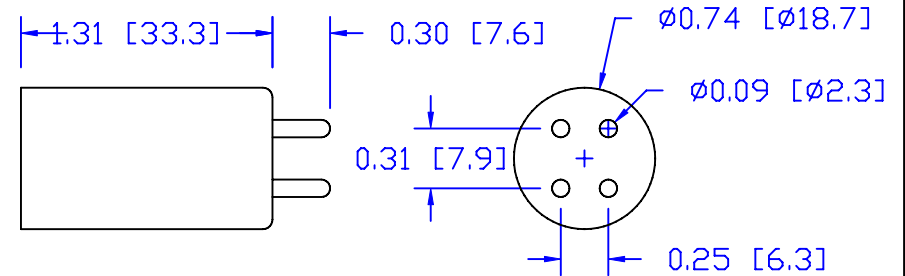

CUREUV Part No.: **510863**

(A) Total Length: 810mm

(B) Arc Length: 730mm

(C) Lamp Quartz Diameter: 15mm

Operating Current: 425mA

Lamp Voltage:

Lamp Wattage: 39

Peak UV Output: 253.7nm

Glass Type : Non Ozone

Style: 4 Pin

Style: No Hole Base

Output UVC Watts: 13.8

Output uW/cm<sup>2</sup> @ 1m: 130

Rated Life (hrs): 10,000

**cureUV.com**