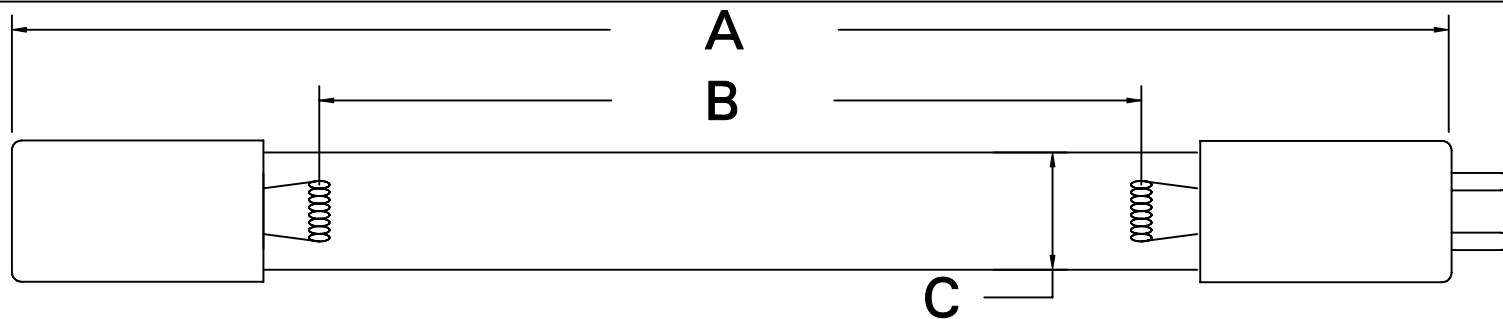

CUREUV Part No.: **510863**

(A) Total Length: 810mm

(B) Arc Length: 730mm

(C) Lamp Quartz Diameter: 15mm

Operating Current: 425mA

Lamp Voltage:

Lamp Wattage: 39

Peak UV Output: 253.7nm

Glass Type : Non Ozone

Style: 4 Pin

Style: No Hole Base

Output UVC Watts: 13.8

Output uW/cm<sup>2</sup> @ 1m: 130

Rated Life (hrs): 10,000

**cureUV.com**