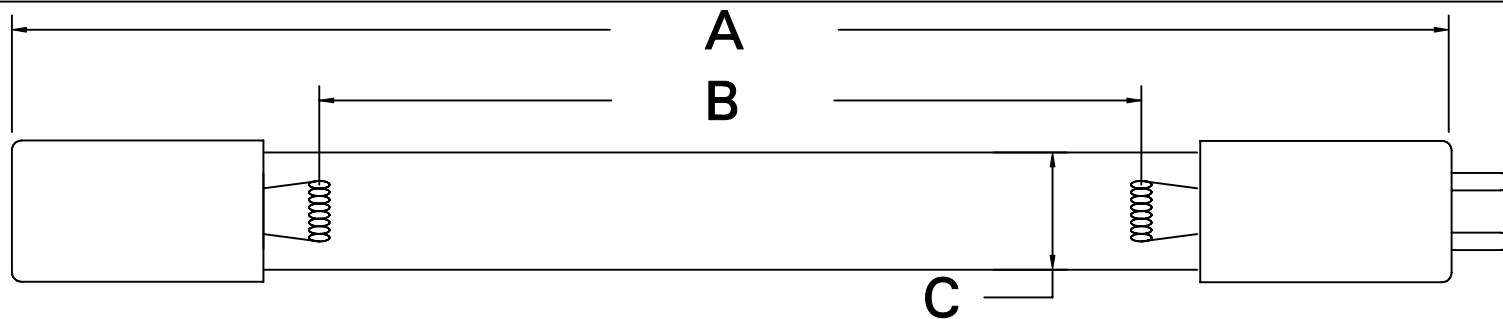

CUREUV Part No.: **510862**

(A) Total Length: 810mm

(B) Arc Length: 730mm

(C) Lamp Quartz Diameter: 15mm

Operating Current: 425mA

Lamp Voltage:

Lamp Wattage: 39

Peak UV Output: 253.7nm

Glass Type : Non Ozone

Style: 4 Pin

Style: No Hole Base

Output UVC Watts: 13.8

Output uW/cm<sup>2</sup> @ 1m: 130

Rated Life (hrs): 10,000

**cureUV.com**