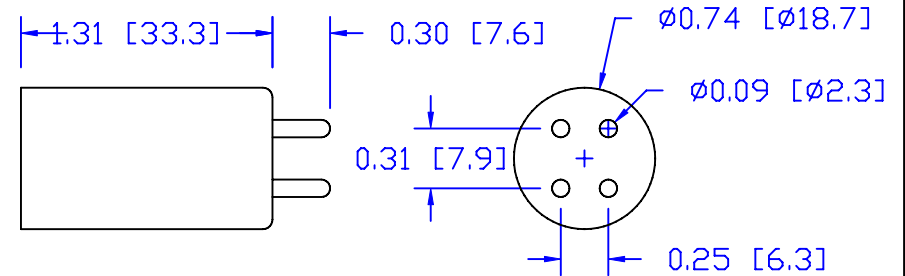

CUREUV Part No.: **510862**

(A) Total Length: 810mm

(B) Arc Length: 730mm

(C) Lamp Quartz Diameter: 15mm

Operating Current: 425mA

Lamp Voltage:

Lamp Wattage: 39

Peak UV Output: 253.7nm

Glass Type : Non Ozone

Style: 4 Pin

Style: No Hole Base

Output UVC Watts: 13.8

Output uW/cm<sup>2</sup> @ 1m: 130

Rated Life (hrs): 10,000

**cureUV.com**