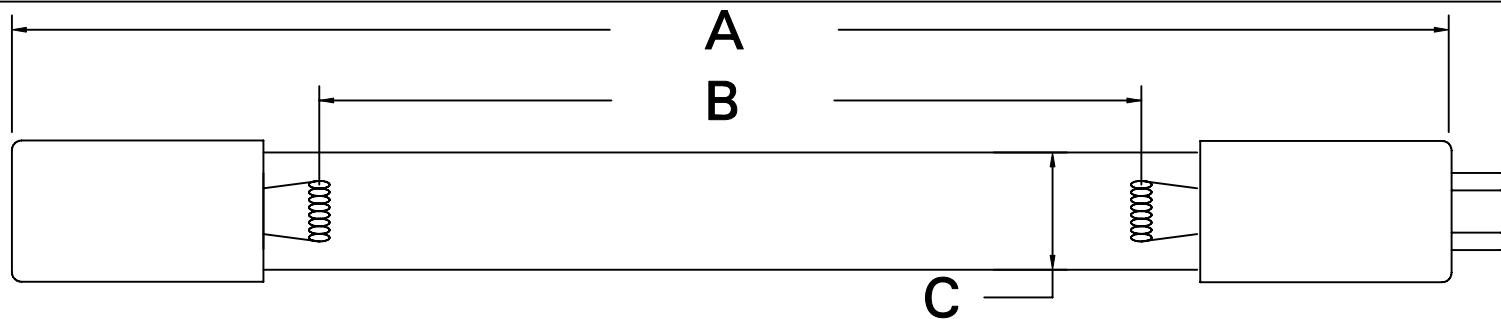

CUREUV Part No.: **510861**

(A) Total Length: 810mm

(B) Arc Length: 730mm

(C) Lamp Quartz Diameter: 15mm

Operating Current: 425mA

Lamp Voltage:

Lamp Wattage: 39

Peak UV Output: 253.7nm

Glass Type : Non Ozone

Style: 4 Pin

Style: No Hole Base

Output UVC Watts: 13.8

Output $\mu\text{W}/\text{cm}^2$ @ 1m: 130

Rated Life (hrs): 10,000

cureUV.com