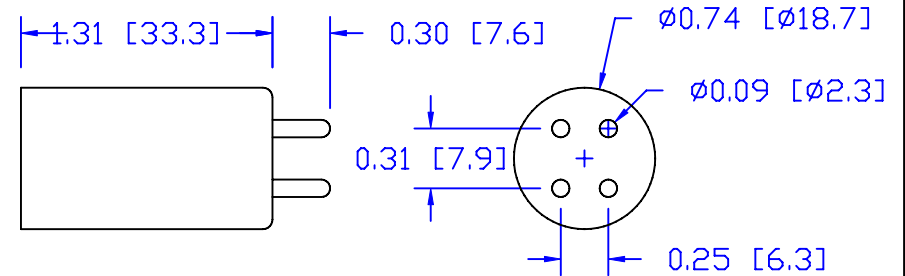

CUREUV Part No.: **510861**

(A) Total Length: 810mm

(B) Arc Length: 730mm

(C) Lamp Quartz Diameter: 15mm

Operating Current: 425mA

Lamp Voltage:

Lamp Wattage: 39

Peak UV Output: 253.7nm

Glass Type : Non Ozone

Style: 4 Pin

Style: No Hole Base

Output UVC Watts: 13.8

Output $\mu\text{W}/\text{cm}^2$ @ 1m: 130

Rated Life (hrs): 10,000

cureUV.com