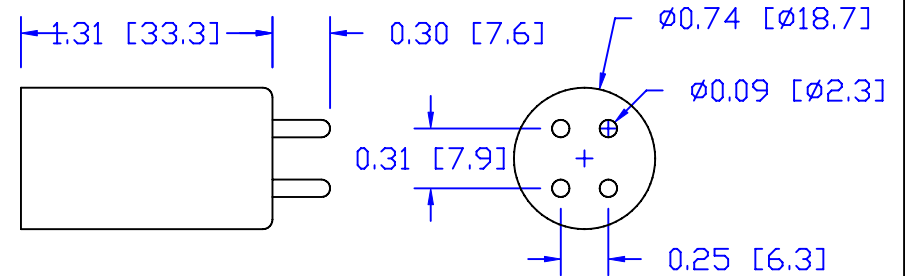

CUREUV Part No.: **510854**

(A) Total Length: 810mm

(B) Arc Length: 730mm

(C) Lamp Quartz Diameter: 15mm

Operating Current: 425mA

Lamp Voltage:

Lamp Wattage: 39

Peak UV Output: 253.7nm

Glass Type : Non Ozone

Style: 4 Pin

Style: No Hole Base

Output UVC Watts: 13.8

Output $\mu\text{W}/\text{cm}^2$ @ 1m: 130

Rated Life (hrs): 10,000

cureUV.com