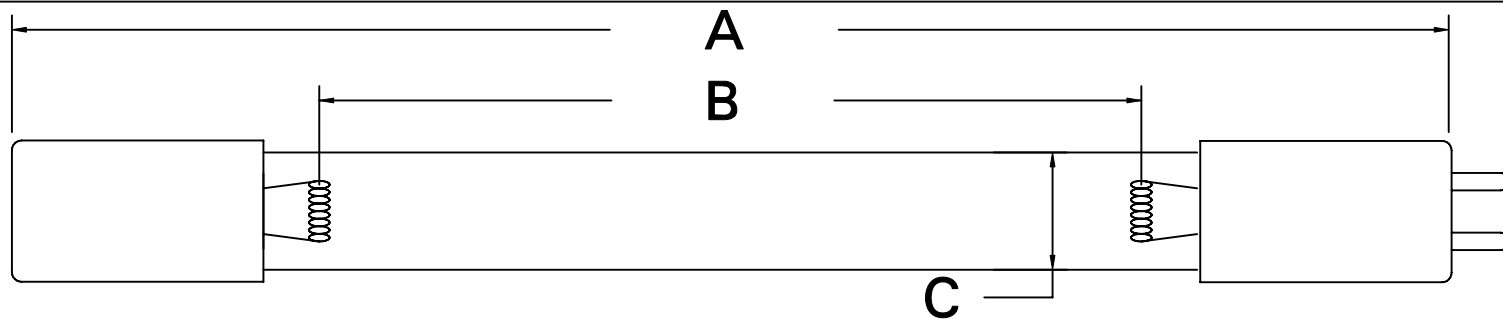

CUREUV Part No.: **510854**

(A) Total Length: 810mm

(B) Arc Length: 730mm

(C) Lamp Quartz Diameter: 15mm

Operating Current: 425mA

Lamp Voltage:

Lamp Wattage: 39

Peak UV Output: 253.7nm

Glass Type : Non Ozone

Style: 4 Pin

Style: No Hole Base

Output UVC Watts: 13.8

Output $\mu\text{W}/\text{cm}^2$ @ 1m: 130

Rated Life (hrs): 10,000

cureUV.com