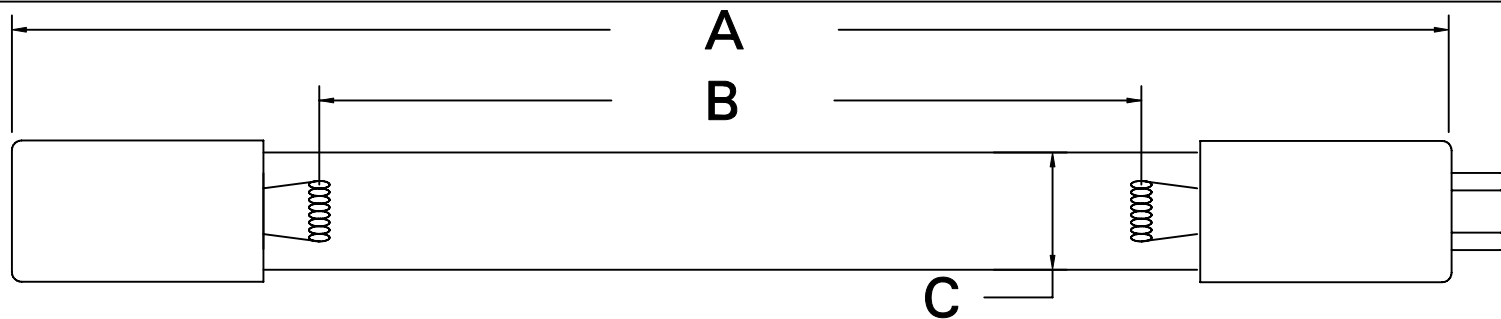

CUREUV Part No.: **510853**

(A) Total Length: 810mm

(B) Arc Length: 730mm

(C) Lamp Quartz Diameter: 15mm

Operating Current: 425mA

Lamp Voltage:

Lamp Wattage: 39

Peak UV Output: 253.7nm

Glass Type : Non Ozone

Style: 4 Pin

Style: No Hole Base

Output UVC Watts: 13.8

Output  $\mu\text{W}/\text{cm}^2$  @ 1m: 130

Rated Life (hrs): 10,000

**cureUV.com**