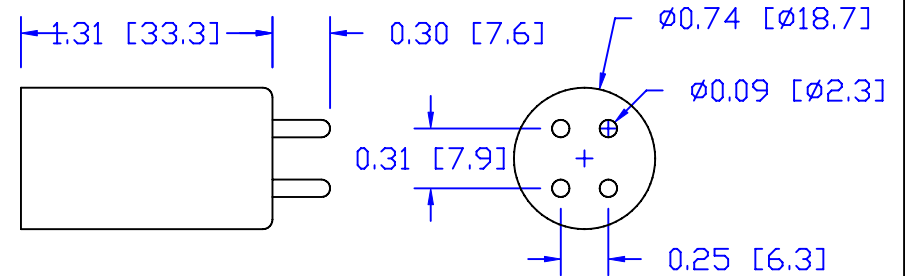

CUREUV Part No.: **510853**

(A) Total Length: 810mm

(B) Arc Length: 730mm

(C) Lamp Quartz Diameter: 15mm

Operating Current: 425mA

Lamp Voltage:

Lamp Wattage: 39

Peak UV Output: 253.7nm

Glass Type : Non Ozone

Style: 4 Pin

Style: No Hole Base

Output UVC Watts: 13.8

Output  $\mu\text{W}/\text{cm}^2$  @ 1m: 130

Rated Life (hrs): 10,000

**cureUV.com**