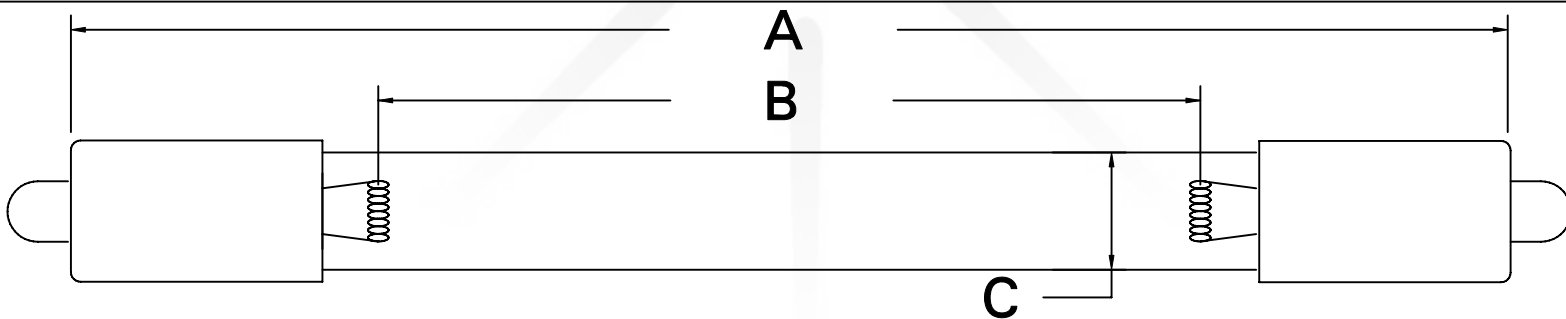

CUREUV Part No.: **192416**

(A) Total Length: 843mm

(B) Arc Length: 765mm

(C) Lamp Quartz Diameter: 15mm

Operating Current: 0.425

Lamp Voltage: 115

Lamp Wattage: 39

Peak UV Output: 253.7nm

Glass Type : Non Ozone

Style: Single Pin

Style: Single Pin

Output UVC Watts: 13

Output $\mu\text{W}/\text{cm}^2$ @ 1m:

Rated Life (hrs): 10,000

cureUV.com