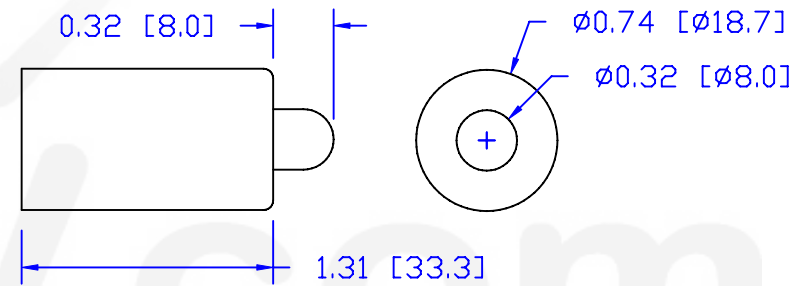

CUREUV Part No.: **192416**

(A) Total Length: 843mm

(B) Arc Length: 765mm

(C) Lamp Quartz Diameter: 15mm

Operating Current: 0.425

Lamp Voltage: 115

Lamp Wattage: 39

Peak UV Output: 253.7nm

Glass Type : Non Ozone

Style: Single Pin

Style: Single Pin

Output UVC Watts: 13

Output $\mu\text{W}/\text{cm}^2$ @ 1m:

Rated Life (hrs): 10,000

cureUV.com