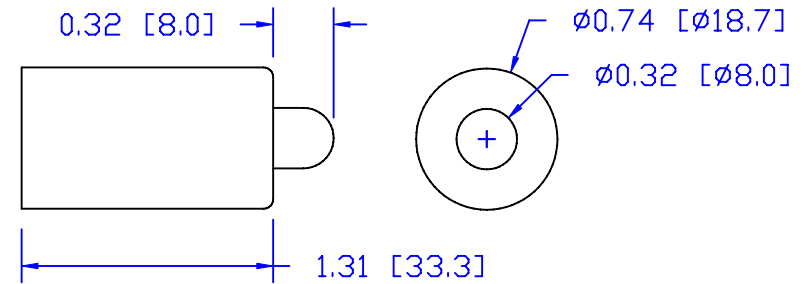

CUREUV Part No.: **192416**

(A) Total Length: 843mm

(B) Arc Length: 765mm

(C) Lamp Quartz Diameter: 15mm

Operating Current: 0.425

Lamp Voltage: 115

Lamp Wattage: 39

Peak UV Output: 253.7nm

Glass Type : Non Ozone

Style: Single Pin

Style: Single Pin

Output UVC Watts: 13

Output $\mu\text{W}/\text{cm}^2$ @ 1m:

Rated Life (hrs): 10,000

cureUV.com