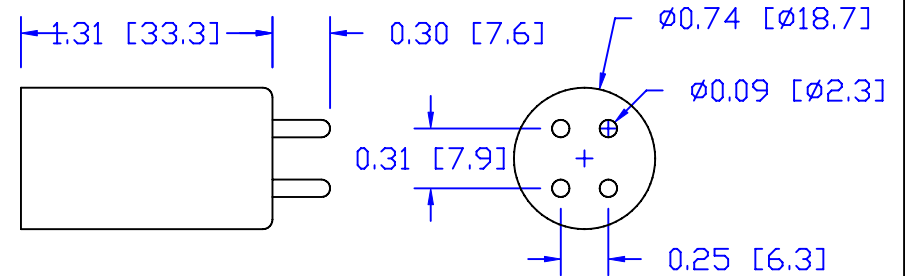

CUREUV Part No.: **510852**

(A) Total Length: 810mm

(B) Arc Length: 730mm

(C) Lamp Quartz Diameter: 15mm

Operating Current: 425mA

Lamp Voltage:

Lamp Wattage: 39

Peak UV Output: 253.7nm

Glass Type : Non Ozone

Style: 4 Pin

Style: No Hole Base

Output UVC Watts: 13.8

Output $\mu\text{W}/\text{cm}^2$ @ 1m: 130

Rated Life (hrs): 10,000

cureUV.com