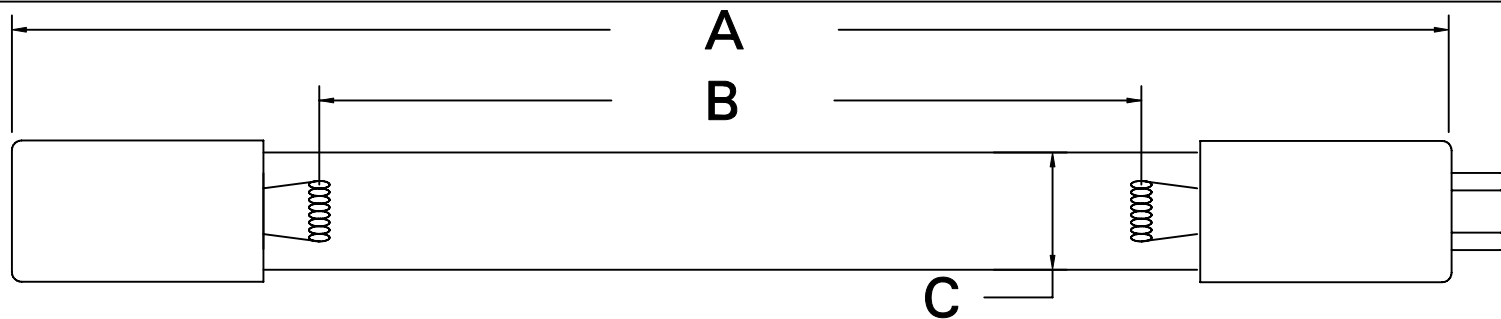

CUREUV Part No.: **510852**

(A) Total Length: 810mm

(B) Arc Length: 730mm

(C) Lamp Quartz Diameter: 15mm

Operating Current: 425mA

Lamp Voltage:

Lamp Wattage: 39

Peak UV Output: 253.7nm

Glass Type : Non Ozone

Style: 4 Pin

Style: No Hole Base

Output UVC Watts: 13.8

Output $\mu\text{W}/\text{cm}^2$ @ 1m: 130

Rated Life (hrs): 10,000

cureUV.com