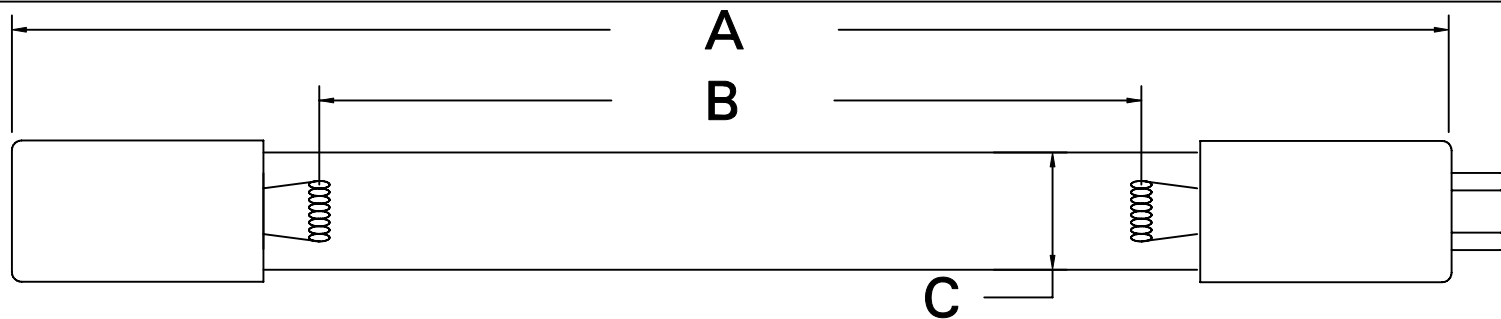

CUREUV Part No.: **510851**

(A) Total Length: 810mm

(B) Arc Length: 730mm

(C) Lamp Quartz Diameter: 15mm

Operating Current: 425mA

Lamp Voltage:

Lamp Wattage: 39

Peak UV Output: 253.7nm

Glass Type : Non Ozone

Style: 4 Pin

Style: No Hole Base

Output UVC Watts: 13.8

Output  $\mu\text{W}/\text{cm}^2$  @ 1m: 130

Rated Life (hrs): 10,000

**cureUV.com**