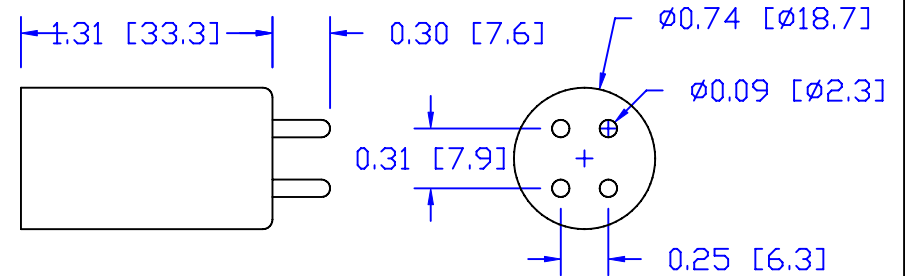

CUREUV Part No.: **510851**

(A) Total Length: 810mm

(B) Arc Length: 730mm

(C) Lamp Quartz Diameter: 15mm

Operating Current: 425mA

Lamp Voltage:

Lamp Wattage: 39

Peak UV Output: 253.7nm

Glass Type : Non Ozone

Style: 4 Pin

Style: No Hole Base

Output UVC Watts: 13.8

Output  $\mu\text{W}/\text{cm}^2$  @ 1m: 130

Rated Life (hrs): 10,000

**cureUV.com**