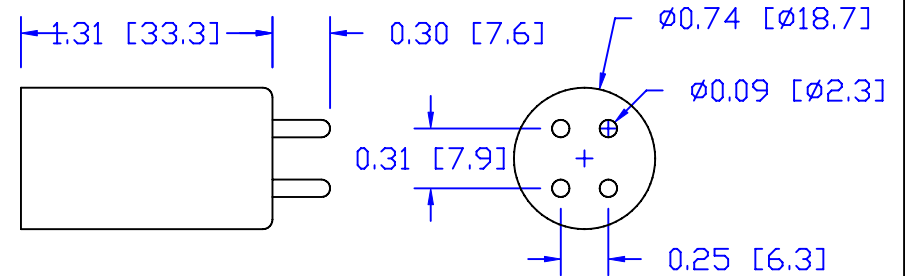

CUREUV Part No.: **510850**

(A) Total Length: 810mm

(B) Arc Length: 730mm

(C) Lamp Quartz Diameter: 15mm

Operating Current: 425mA

Lamp Voltage:

Lamp Wattage: 39

Peak UV Output: 253.7nm

Glass Type : Non Ozone

Style: 4 Pin

Style: No Hole Base

Output UVC Watts: 13.8

Output $\mu\text{W}/\text{cm}^2$ @ 1m: 130

Rated Life (hrs): 10,000

cureUV.com