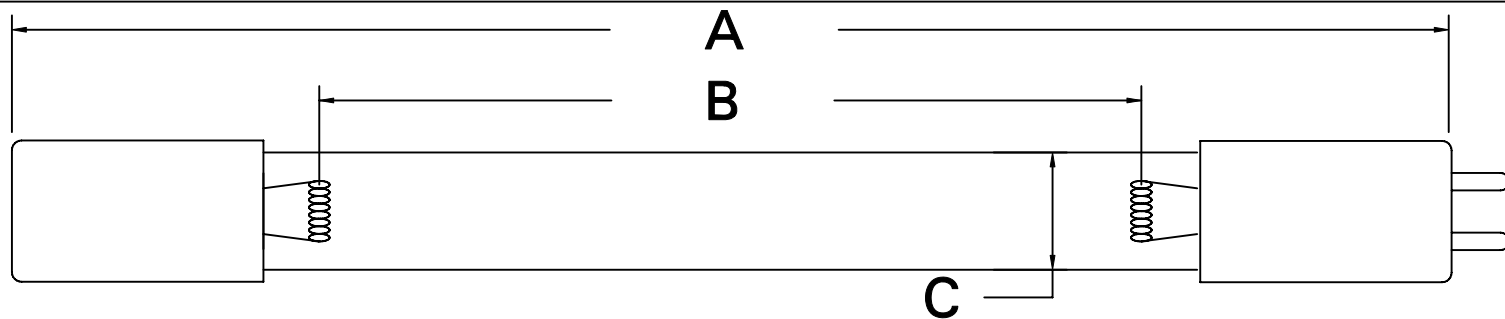

CUREUV Part No.: **510850**

(A) Total Length: 810mm

(B) Arc Length: 730mm

(C) Lamp Quartz Diameter: 15mm

Operating Current: 425mA

Lamp Voltage:

Lamp Wattage: 39

Peak UV Output: 253.7nm

Glass Type : Non Ozone

Style: 4 Pin

Style: No Hole Base

Output UVC Watts: 13.8

Output $\mu\text{W}/\text{cm}^2$ @ 1m: 130

Rated Life (hrs): 10,000

cureUV.com