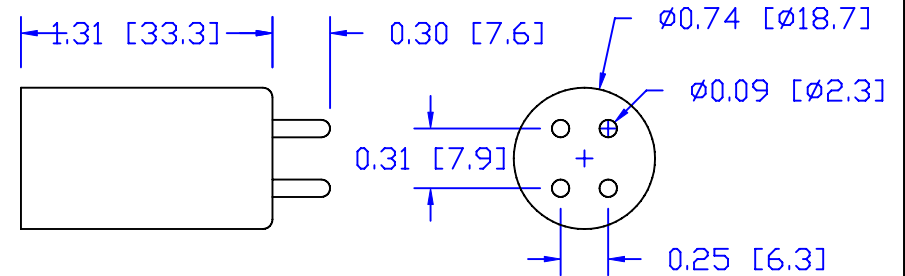

CUREUV Part No.: **192214**

(A) Total Length: 275mm

(B) Arc Length: 190mm

(C) Lamp Quartz Diameter: 15mm

Operating Current: 425mA

Lamp Voltage:

Lamp Wattage: 13

Peak UV Output: 253.7nm

Glass Type : / Non Ozone

Style: 4 Pin

Style: No Hole Base

Output UVC Watts: 4

Output $\mu\text{W}/\text{cm}^2$ @ 1m: 40

Rated Life (hrs): 10,000

cureUV.com