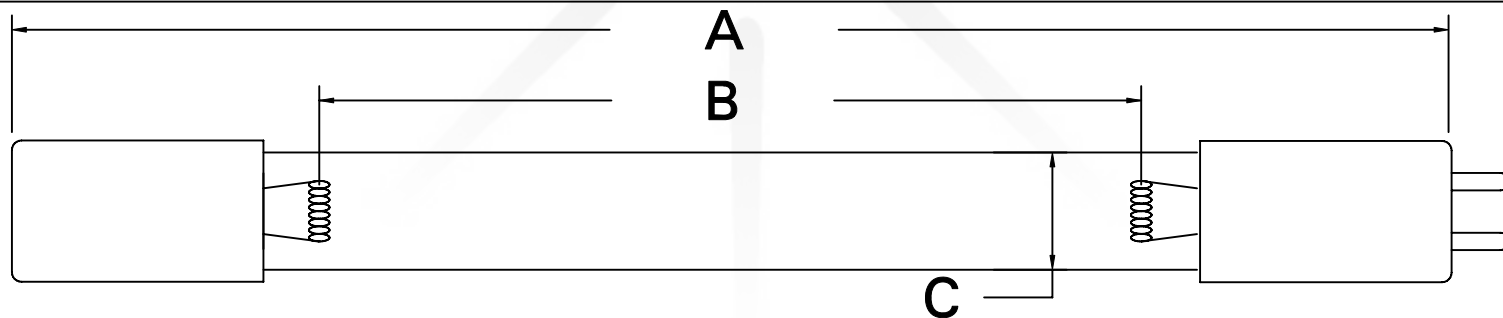

CUREUV Part No.: **192214**

(A) Total Length: 275mm

(B) Arc Length: 190mm

(C) Lamp Quartz Diameter: 15mm

Operating Current: 425mA

Lamp Voltage:

Lamp Wattage: 13

Peak UV Output: 253.7nm

Glass Type : / Non Ozone

Style: 4 Pin

Style: No Hole Base

Output UVC Watts: 4

Output $\mu\text{W}/\text{cm}^2$ @ 1m: 40

Rated Life (hrs): 10,000

cureUV.com