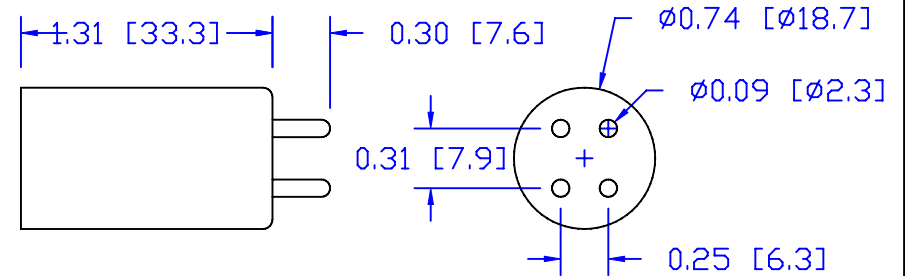

CUREUV Part No.: **194324**

(A) Total Length: 212mm

(B) Arc Length: 140mm

(C) Lamp Quartz Diameter: 15mm

Operating Current: 425mA

Lamp Voltage: 30V

Lamp Wattage: 10

Peak UV Output: 253.7nm

Glass Type : Non Ozone

Style: 4 Pin

Style: No Hole Base

Output UVC Watts: 2.7

Output $\mu\text{W}/\text{cm}^2$ @ 1m: 26

Rated Life (hrs): 10,000

cureUV.com