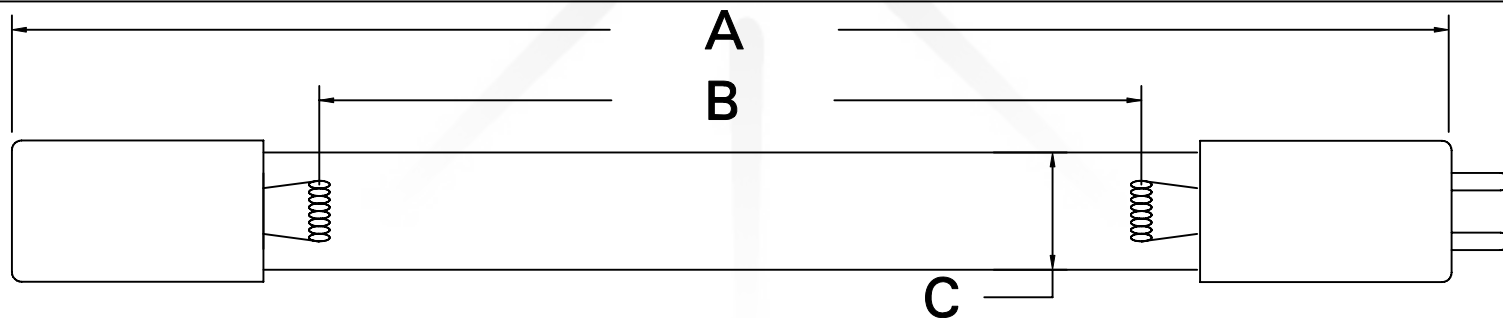

CUREUV Part No.: **194324**

(A) Total Length: 212mm

(B) Arc Length: 140mm

(C) Lamp Quartz Diameter: 15mm

Operating Current: 425mA

Lamp Voltage: 30V

Lamp Wattage: 10

Peak UV Output: 253.7nm

Glass Type : Non Ozone

Style: 4 Pin

Style: No Hole Base

Output UVC Watts: 2.7

Output $\mu\text{W}/\text{cm}^2$ @ 1m: 26

Rated Life (hrs): 10,000

cureUV.com