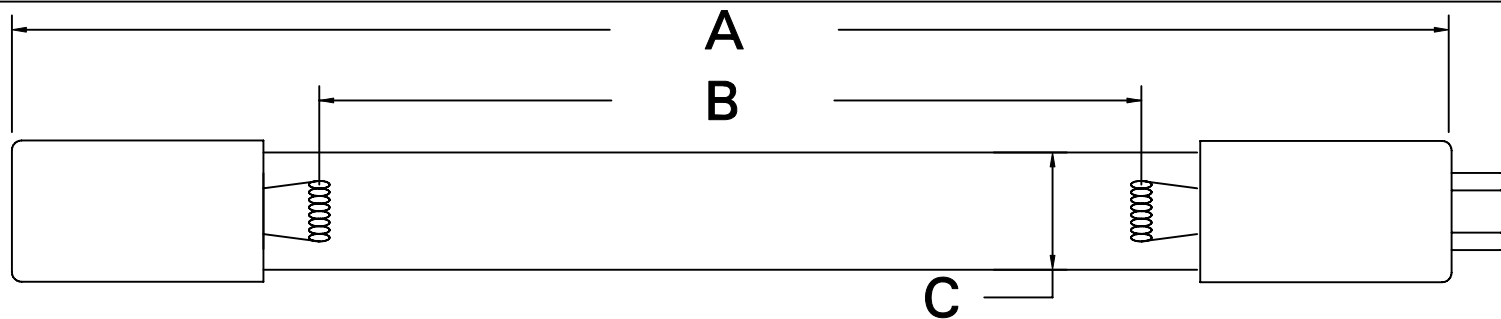

CUREUV Part No.: **510855**

(A) Total Length: 810mm

(B) Arc Length: 730mm

(C) Lamp Quartz Diameter: 15mm

Operating Current: 425mA

Lamp Voltage:

Lamp Wattage: 39

Peak UV Output: 253.7nm

Glass Type : Non Ozone

Style: 4 Pin

Style: No Hole Base

Output UVC Watts: 13.8

Output  $\mu\text{W}/\text{cm}^2$  @ 1m: 130

Rated Life (hrs): 10,000

**cureUV.com**