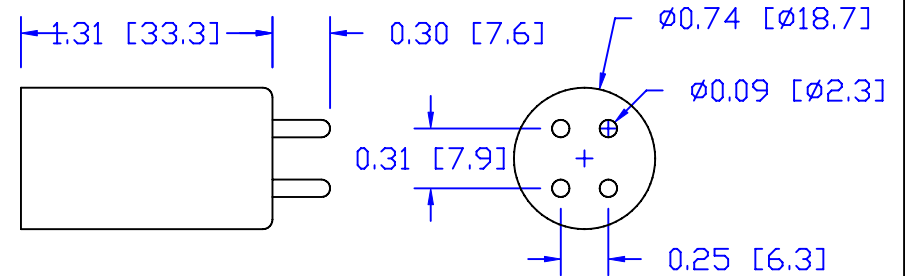

CUREUV Part No.: **510855**

(A) Total Length: 810mm

(B) Arc Length: 730mm

(C) Lamp Quartz Diameter: 15mm

Operating Current: 425mA

Lamp Voltage:

Lamp Wattage: 39

Peak UV Output: 253.7nm

Glass Type : Non Ozone

Style: 4 Pin

Style: No Hole Base

Output UVC Watts: 13.8

Output  $\mu\text{W}/\text{cm}^2$  @ 1m: 130

Rated Life (hrs): 10,000

**cureUV.com**