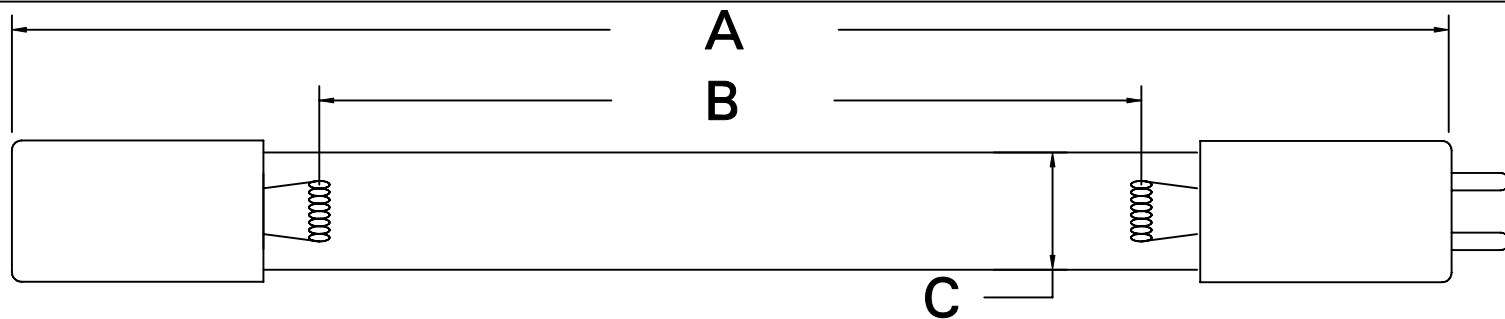

CUREUV Part No.: **510858**

(A) Total Length: 810mm

(B) Arc Length: 730mm

(C) Lamp Quartz Diameter: 15mm

Operating Current: 425mA

Lamp Voltage:

Lamp Wattage: 39

Peak UV Output: 253.7nm

Glass Type : Non Ozone

Style: 4 Pin

Style: No Hole Base

Output UVC Watts: 13.8

Output $\mu\text{W}/\text{cm}^2$ @ 1m: 130

Rated Life (hrs): 10,000

cureUV.com