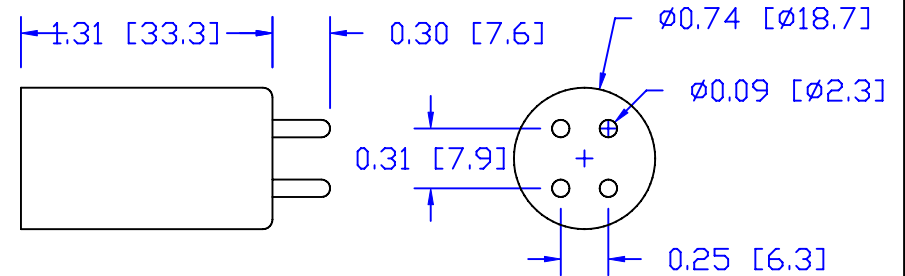

CUREUV Part No.: **510858**

(A) Total Length: 810mm

(B) Arc Length: 730mm

(C) Lamp Quartz Diameter: 15mm

Operating Current: 425mA

Lamp Voltage:

Lamp Wattage: 39

Peak UV Output: 253.7nm

Glass Type : Non Ozone

Style: 4 Pin

Style: No Hole Base

Output UVC Watts: 13.8

Output $\mu\text{W}/\text{cm}^2$ @ 1m: 130

Rated Life (hrs): 10,000

cureUV.com