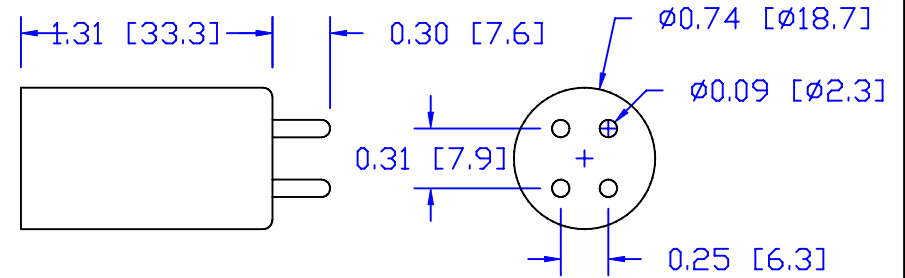

CUREUV Part No.: **510857**

(A) Total Length: 810mm

(B) Arc Length: 730mm

(C) Lamp Quartz Diameter: 15mm

Operating Current: 425mA

Lamp Voltage:

Lamp Wattage: 39

Peak UV Output: 253.7nm

Glass Type : Non Ozone

Style: 4 Pin

Style: No Hole Base

Output UVC Watts: 13.8

Output  $\mu\text{W}/\text{cm}^2$  @ 1m: 130

Rated Life (hrs): 10,000

**cureUV.com**