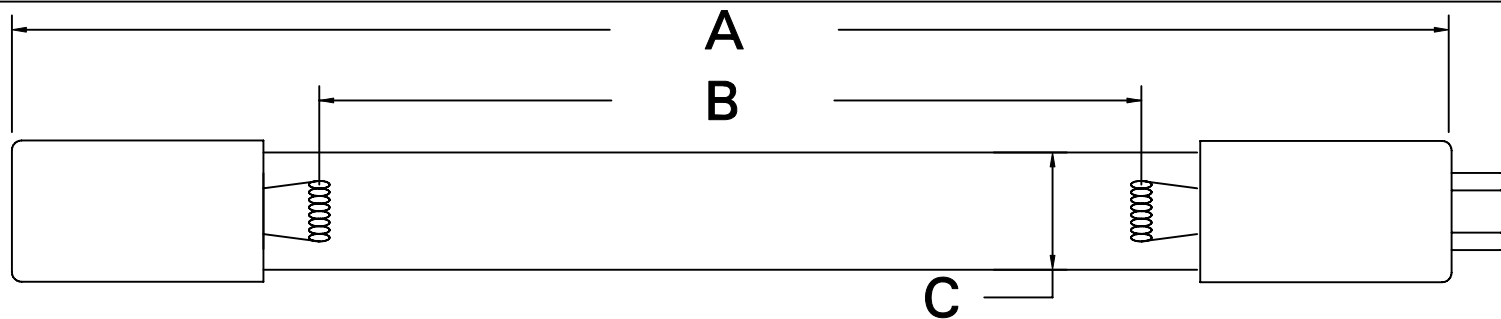

CUREUV Part No.: **510857**

(A) Total Length: 810mm

(B) Arc Length: 730mm

(C) Lamp Quartz Diameter: 15mm

Operating Current: 425mA

Lamp Voltage:

Lamp Wattage: 39

Peak UV Output: 253.7nm

Glass Type : Non Ozone

Style: 4 Pin

Style: No Hole Base

Output UVC Watts: 13.8

Output  $\mu\text{W}/\text{cm}^2$  @ 1m: 130

Rated Life (hrs): 10,000

**cureUV.com**