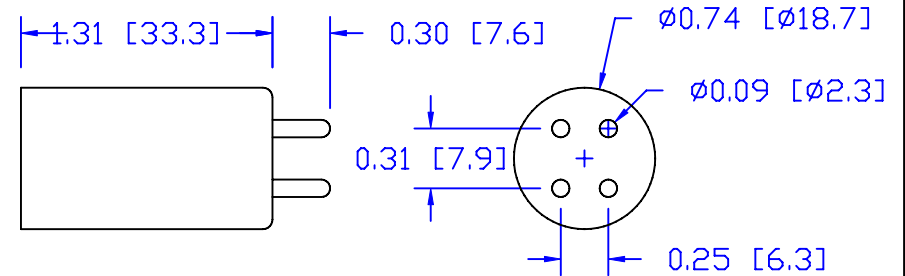

CUREUV Part No.: **510856**

(A) Total Length: 810mm

(B) Arc Length: 730mm

(C) Lamp Quartz Diameter: 15mm

Operating Current: 425mA

Lamp Voltage:

Lamp Wattage: 39

Peak UV Output: 253.7nm

Glass Type : Non Ozone

Style: 4 Pin

Style: No Hole Base

Output UVC Watts: 13.8

Output  $\mu\text{W}/\text{cm}^2$  @ 1m: 130

Rated Life (hrs): 10,000

**cureUV.com**