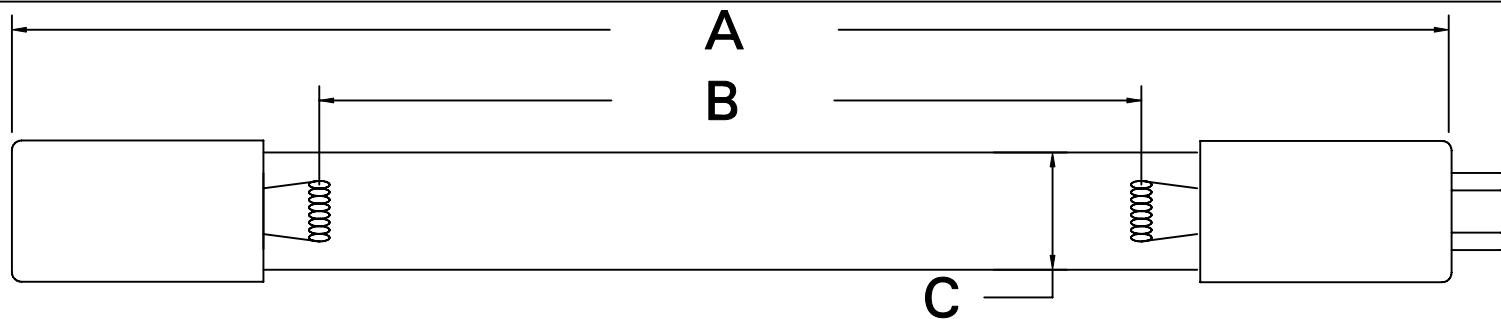

CUREUV Part No.: **510856**

(A) Total Length: 810mm

(B) Arc Length: 730mm

(C) Lamp Quartz Diameter: 15mm

Operating Current: 425mA

Lamp Voltage:

Lamp Wattage: 39

Peak UV Output: 253.7nm

Glass Type : Non Ozone

Style: 4 Pin

Style: No Hole Base

Output UVC Watts: 13.8

Output  $\mu\text{W}/\text{cm}^2$  @ 1m: 130

Rated Life (hrs): 10,000

**cureUV.com**