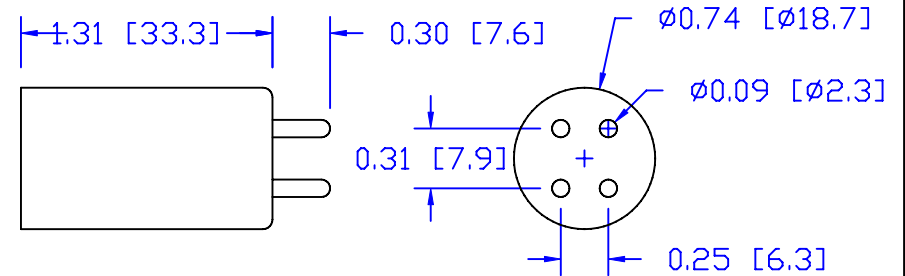

CUREUV Part No.: **510849**

(A) Total Length: 810mm

(B) Arc Length: 730mm

(C) Lamp Quartz Diameter: 15mm

Operating Current: 425mA

Lamp Voltage:

Lamp Wattage: 39

Peak UV Output: 253.7nm

Glass Type : Non Ozone

Style: 4 Pin

Style: No Hole Base

Output UVC Watts: 13.8

Output  $\mu\text{W}/\text{cm}^2$  @ 1m: 130

Rated Life (hrs): 10,000

**cureUV.com**