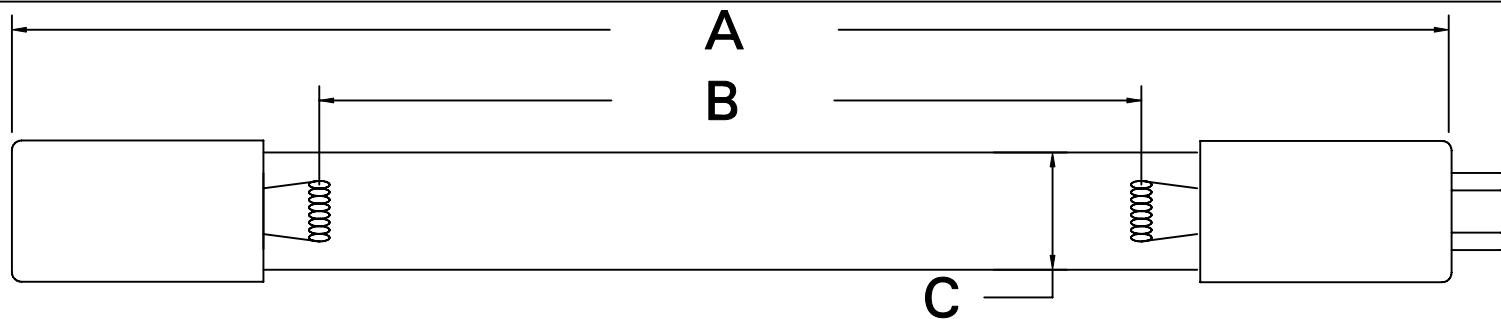

CUREUV Part No.: **510849**

(A) Total Length: 810mm

(B) Arc Length: 730mm

(C) Lamp Quartz Diameter: 15mm

Operating Current: 425mA

Lamp Voltage:

Lamp Wattage: 39

Peak UV Output: 253.7nm

Glass Type : Non Ozone

Style: 4 Pin

Style: No Hole Base

Output UVC Watts: 13.8

Output  $\mu\text{W}/\text{cm}^2$  @ 1m: 130

Rated Life (hrs): 10,000

**cureUV.com**