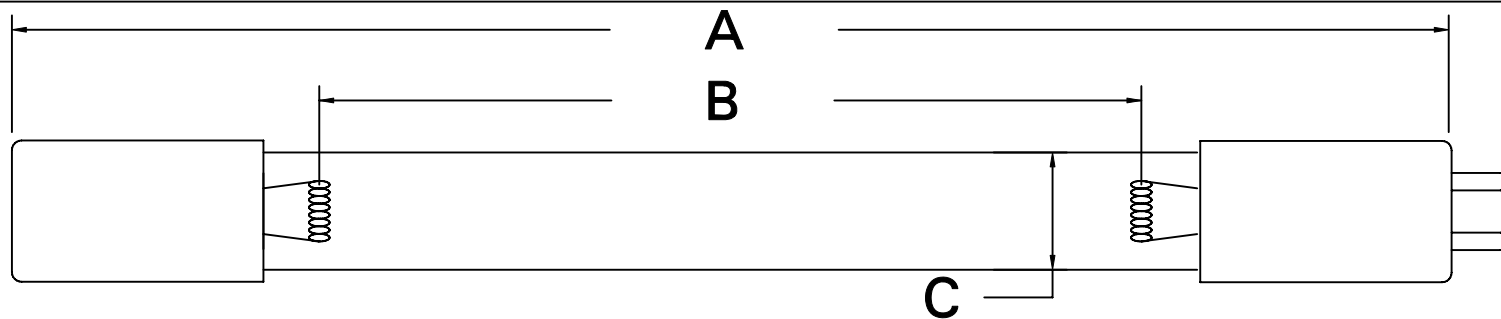

CUREUV Part No.: **510848**

(A) Total Length: 810mm

(B) Arc Length: 730mm

(C) Lamp Quartz Diameter: 15mm

Operating Current: 425mA

Lamp Voltage:

Lamp Wattage: 39

Peak UV Output: 253.7nm

Glass Type : Non Ozone

Style: 4 Pin

Style: No Hole Base

Output UVC Watts: 13.8

Output $\mu\text{W}/\text{cm}^2$ @ 1m: 130

Rated Life (hrs): 10,000

cureUV.com