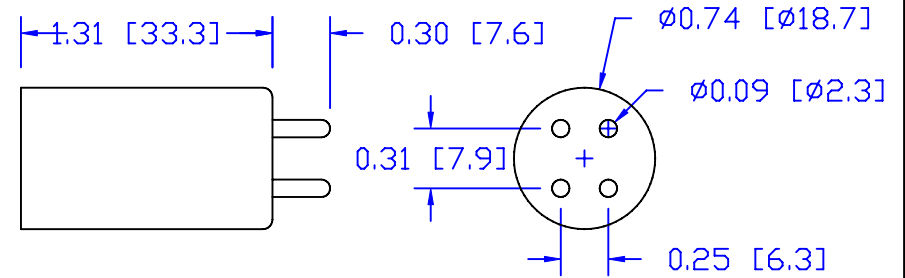

CUREUV Part No.: **510848**

(A) Total Length: 810mm

(B) Arc Length: 730mm

(C) Lamp Quartz Diameter: 15mm

Operating Current: 425mA

Lamp Voltage:

Lamp Wattage: 39

Peak UV Output: 253.7nm

Glass Type : Non Ozone

Style: 4 Pin

Style: No Hole Base

Output UVC Watts: 13.8

Output $\mu\text{W}/\text{cm}^2$ @ 1m: 130

Rated Life (hrs): 10,000

cureUV.com