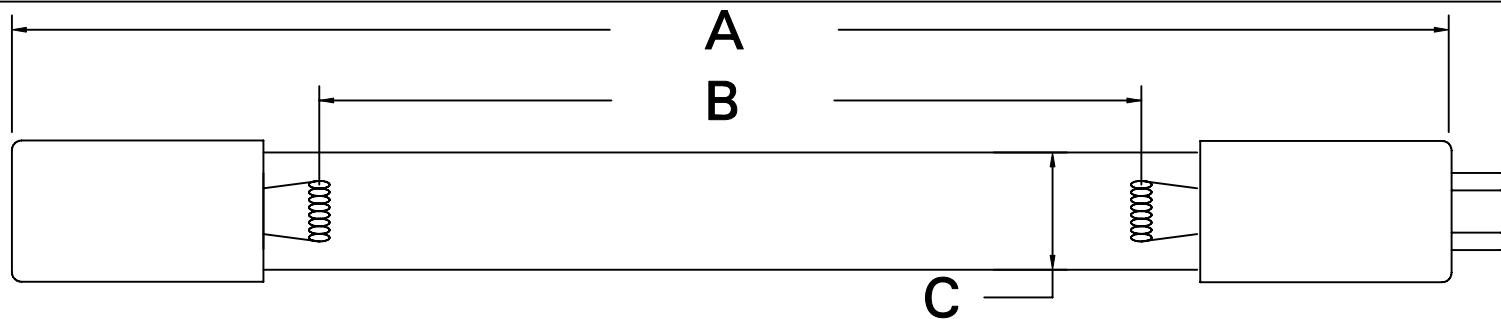

CUREUV Part No.: **510847**

(A) Total Length: 810mm

(B) Arc Length: 730mm

(C) Lamp Quartz Diameter: 15mm

Operating Current: 425mA

Lamp Voltage:

Lamp Wattage: 39

Peak UV Output: 253.7nm

Glass Type : Non Ozone

Style: 4 Pin

Style: No Hole Base

Output UVC Watts: 13.8

Output uW/cm² @ 1m: 130

Rated Life (hrs): 10,000

cureUV.com