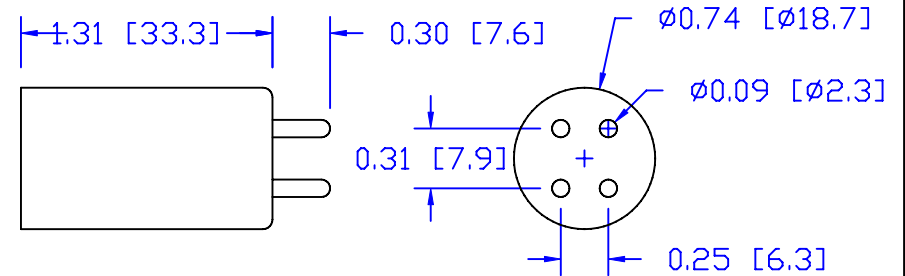

CUREUV Part No.: **510847**

(A) Total Length: 810mm

(B) Arc Length: 730mm

(C) Lamp Quartz Diameter: 15mm

Operating Current: 425mA

Lamp Voltage:

Lamp Wattage: 39

Peak UV Output: 253.7nm

Glass Type : Non Ozone

Style: 4 Pin

Style: No Hole Base

Output UVC Watts: 13.8

Output uW/cm² @ 1m: 130

Rated Life (hrs): 10,000

cureUV.com