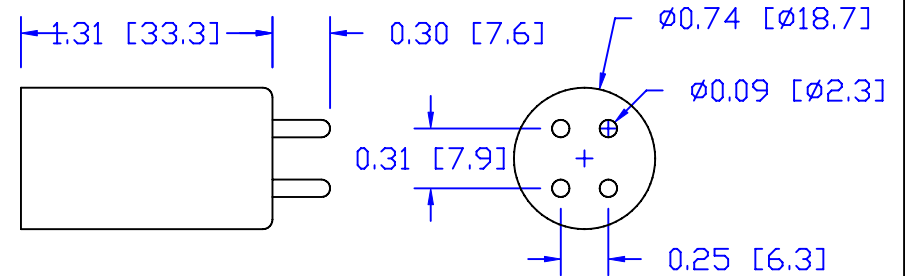

CUREUV Part No.: **510845**

(A) Total Length: 810mm

(B) Arc Length: 730mm

(C) Lamp Quartz Diameter: 15mm

Operating Current: 425mA

Lamp Voltage:

Lamp Wattage: 39

Peak UV Output: 253.7nm

Glass Type : Non Ozone

Style: 4 Pin

Style: No Hole Base

Output UVC Watts: 13.8

Output  $\mu\text{W}/\text{cm}^2$  @ 1m: 130

Rated Life (hrs): 10,000

**cureUV.com**