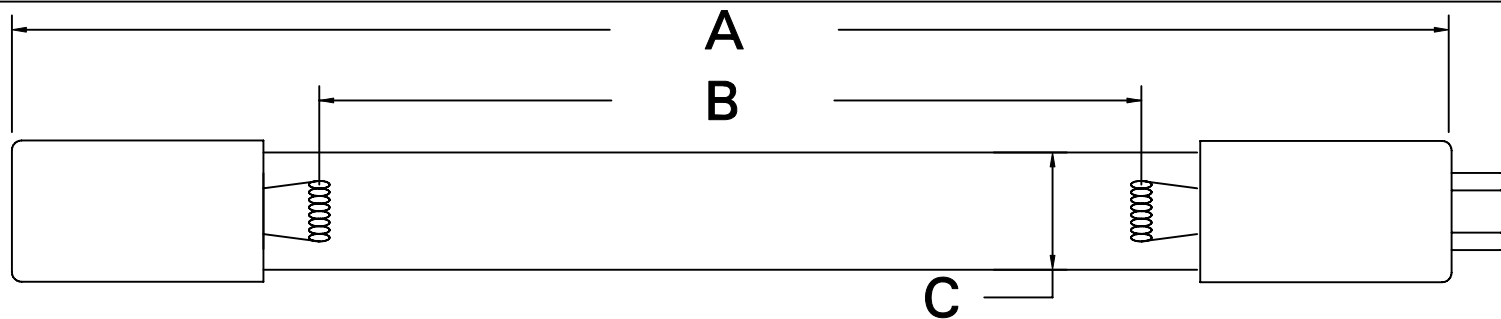

CUREUV Part No.: **510845**

(A) Total Length: 810mm

(B) Arc Length: 730mm

(C) Lamp Quartz Diameter: 15mm

Operating Current: 425mA

Lamp Voltage:

Lamp Wattage: 39

Peak UV Output: 253.7nm

Glass Type : Non Ozone

Style: 4 Pin

Style: No Hole Base

Output UVC Watts: 13.8

Output  $\mu\text{W}/\text{cm}^2$  @ 1m: 130

Rated Life (hrs): 10,000

**cureUV.com**