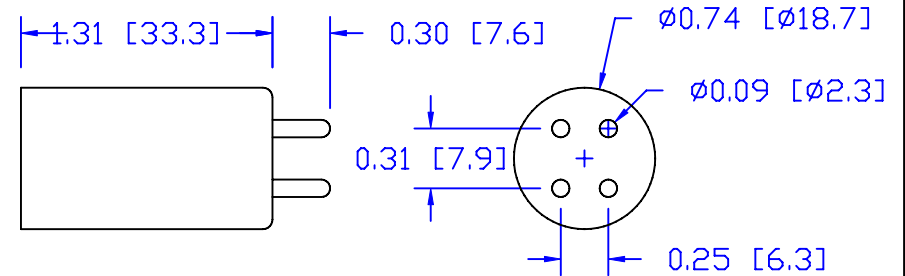

CUREUV Part No.: **510844**

(A) Total Length: 810mm

(B) Arc Length: 730mm

(C) Lamp Quartz Diameter: 15mm

Operating Current: 425mA

Lamp Voltage:

Lamp Wattage: 39

Peak UV Output: 253.7nm

Glass Type : Non Ozone

Style: 4 Pin

Style: No Hole Base

Output UVC Watts: 13.8

Output uW/cm² @ 1m: 130

Rated Life (hrs): 10,000

cureUV.com