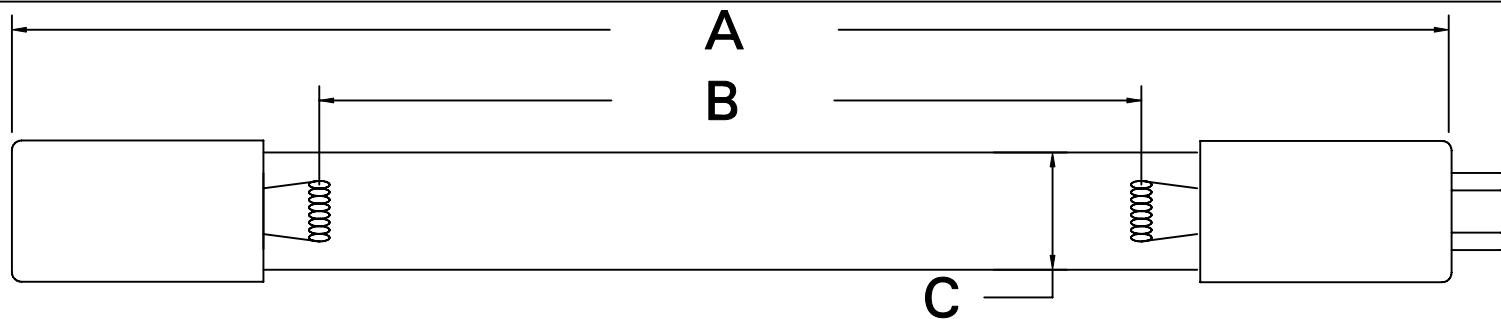

CUREUV Part No.: **510844**

(A) Total Length: 810mm

(B) Arc Length: 730mm

(C) Lamp Quartz Diameter: 15mm

Operating Current: 425mA

Lamp Voltage:

Lamp Wattage: 39

Peak UV Output: 253.7nm

Glass Type : Non Ozone

Style: 4 Pin

Style: No Hole Base

Output UVC Watts: 13.8

Output uW/cm² @ 1m: 130

Rated Life (hrs): 10,000

cureUV.com