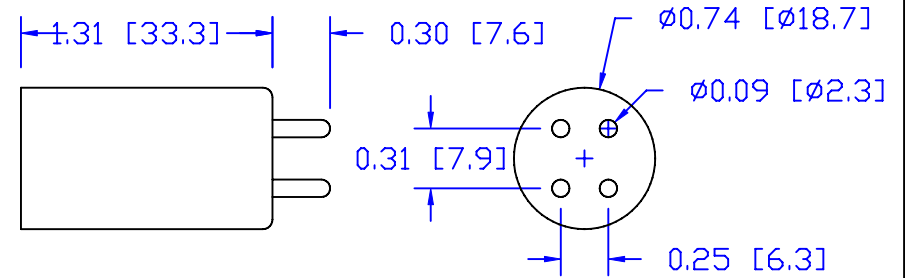

CUREUV Part No.: **510843**

(A) Total Length: 810mm

(B) Arc Length: 730mm

(C) Lamp Quartz Diameter: 15mm

Operating Current: 425mA

Lamp Voltage:

Lamp Wattage: 39

Peak UV Output: 253.7nm

Glass Type : Non Ozone

Style: 4 Pin

Style: No Hole Base

Output UVC Watts: 13.8

Output $\mu\text{W}/\text{cm}^2$ @ 1m: 130

Rated Life (hrs): 10,000

cureUV.com