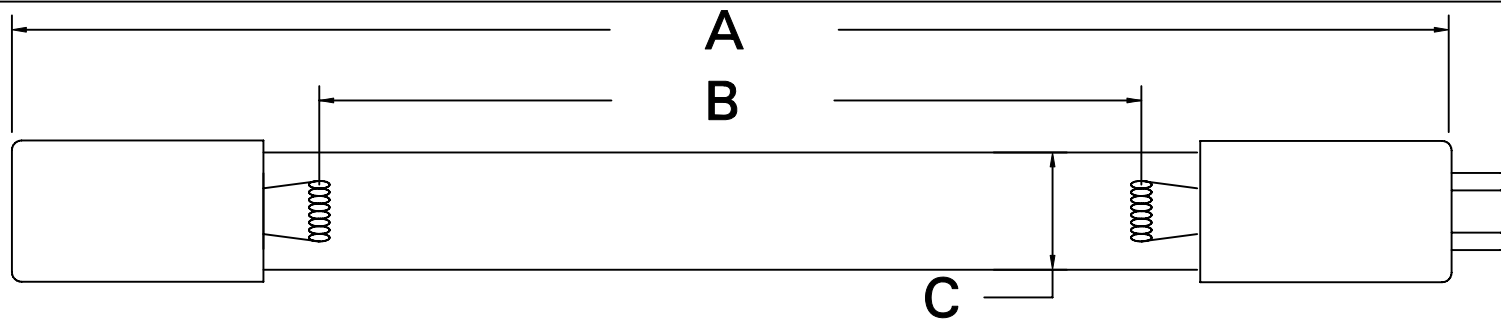

CUREUV Part No.: **510843**

(A) Total Length: 810mm

(B) Arc Length: 730mm

(C) Lamp Quartz Diameter: 15mm

Operating Current: 425mA

Lamp Voltage:

Lamp Wattage: 39

Peak UV Output: 253.7nm

Glass Type : Non Ozone

Style: 4 Pin

Style: No Hole Base

Output UVC Watts: 13.8

Output $\mu\text{W}/\text{cm}^2$ @ 1m: 130

Rated Life (hrs): 10,000

cureUV.com