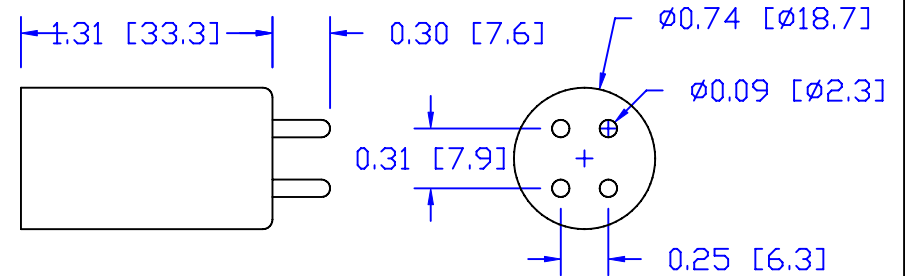

CUREUV Part No.: **192324**

(A) Total Length: 739mm

(B) Arc Length: 655mm

(C) Lamp Quartz Diameter: 15mm

Operating Current: 420mA

Lamp Voltage: 92

Lamp Wattage: 33

Peak UV Output: 253.7nm

Glass Type : Non Ozone

Style: 4 Pin

Style: No Hole Base

Output UVC Watts:

Output $\mu\text{W}/\text{cm}^2$ @ 1m:

Rated Life (hrs): 10,000

cureUV.com