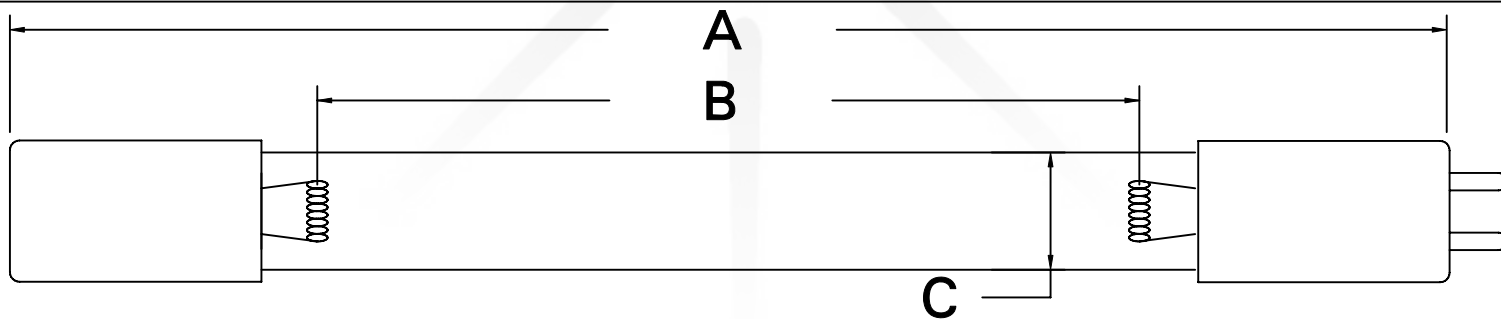

CUREUV Part No.: **192324**

(A) Total Length: 739mm

(B) Arc Length: 655mm

(C) Lamp Quartz Diameter: 15mm

Operating Current: 420mA

Lamp Voltage: 92

Lamp Wattage: 33

Peak UV Output: 253.7nm

Glass Type : Non Ozone

Style: 4 Pin

Style: No Hole Base

Output UVC Watts:

Output $\mu\text{W}/\text{cm}^2$ @ 1m:

Rated Life (hrs): 10,000

cureUV.com