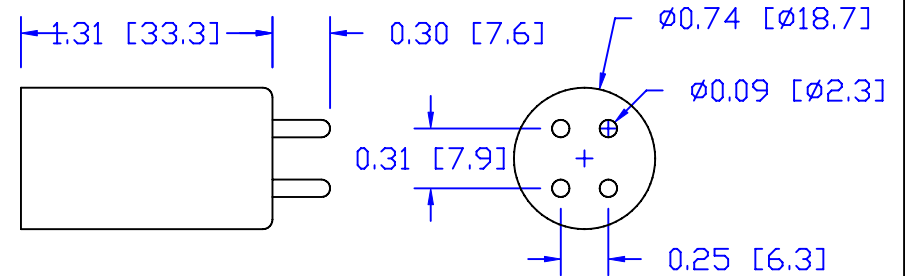

CUREUV Part No.: **510842**

(A) Total Length: 810mm

(B) Arc Length: 730mm

(C) Lamp Quartz Diameter: 15mm

Operating Current: 425mA

Lamp Voltage:

Lamp Wattage: 39

Peak UV Output: 253.7nm

Glass Type : Non Ozone

Style: 4 Pin

Style: No Hole Base

Output UVC Watts: 13.8

Output uW/cm² @ 1m: 130

Rated Life (hrs): 10,000

cureUV.com