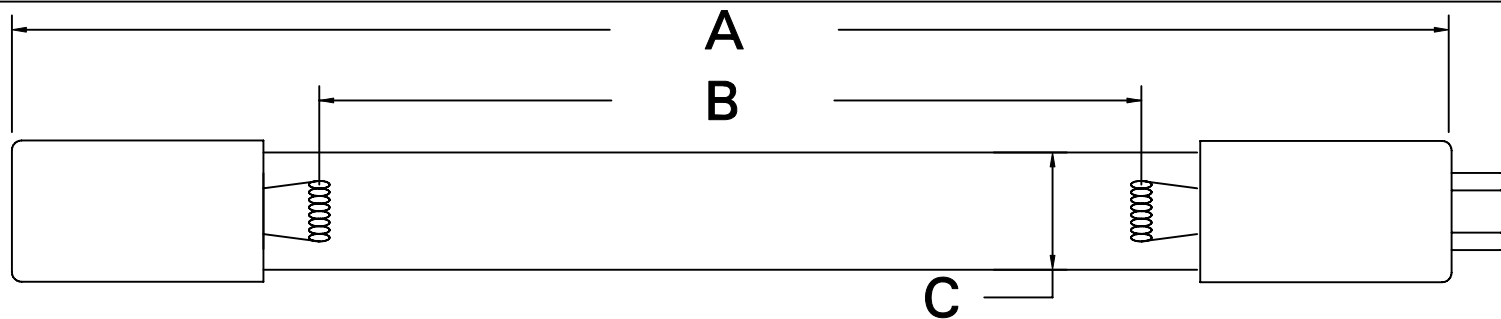

CUREUV Part No.: **510842**

(A) Total Length: 810mm

(B) Arc Length: 730mm

(C) Lamp Quartz Diameter: 15mm

Operating Current: 425mA

Lamp Voltage:

Lamp Wattage: 39

Peak UV Output: 253.7nm

Glass Type : Non Ozone

Style: 4 Pin

Style: No Hole Base

Output UVC Watts: 13.8

Output uW/cm² @ 1m: 130

Rated Life (hrs): 10,000

cureUV.com