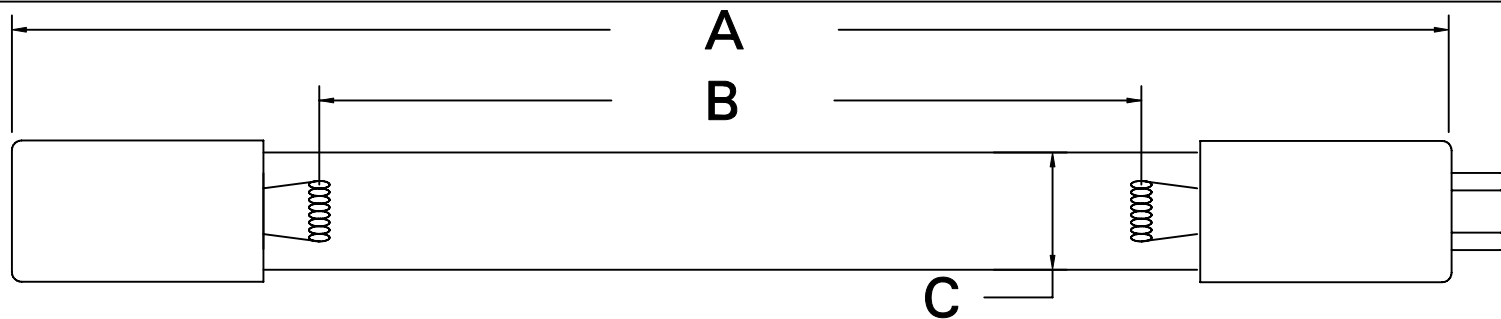

CUREUV Part No.: **510841**

(A) Total Length: 810mm

(B) Arc Length: 730mm

(C) Lamp Quartz Diameter: 15mm

Operating Current: 425mA

Lamp Voltage:

Lamp Wattage: 39

Peak UV Output: 253.7nm

Glass Type : Non Ozone

Style: 4 Pin

Style: No Hole Base

Output UVC Watts: 13.8

Output $\mu\text{W}/\text{cm}^2$ @ 1m: 130

Rated Life (hrs): 10,000

cureUV.com