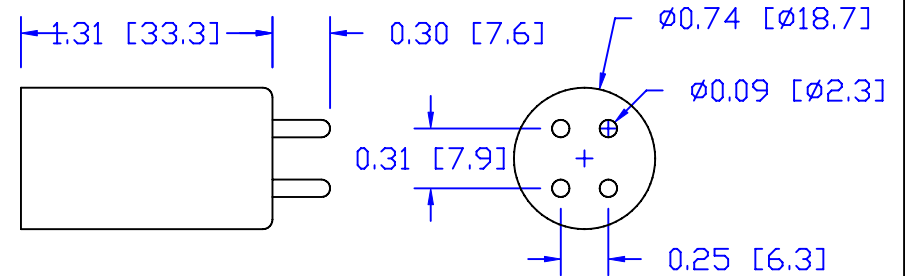

CUREUV Part No.: **510841**

(A) Total Length: 810mm

(B) Arc Length: 730mm

(C) Lamp Quartz Diameter: 15mm

Operating Current: 425mA

Lamp Voltage:

Lamp Wattage: 39

Peak UV Output: 253.7nm

Glass Type : Non Ozone

Style: 4 Pin

Style: No Hole Base

Output UVC Watts: 13.8

Output $\mu\text{W}/\text{cm}^2$ @ 1m: 130

Rated Life (hrs): 10,000

cureUV.com