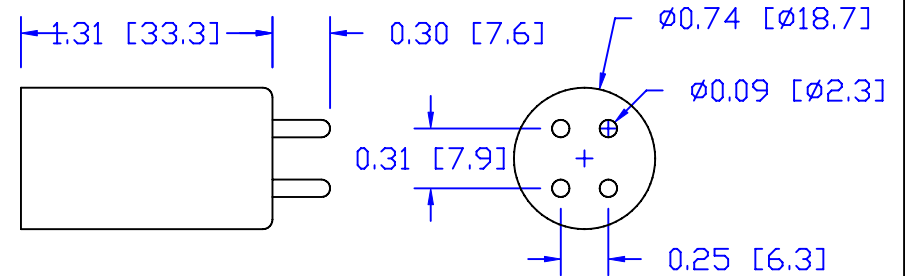

CUREUV Part No.: **510840**

(A) Total Length: 810mm

(B) Arc Length: 730mm

(C) Lamp Quartz Diameter: 15mm

Operating Current: 425mA

Lamp Voltage:

Lamp Wattage: 39

Peak UV Output: 253.7nm

Glass Type : Non Ozone

Style: 4 Pin

Style: No Hole Base

Output UVC Watts: 13.8

Output uW/cm² @ 1m: 130

Rated Life (hrs): 10,000

cureUV.com