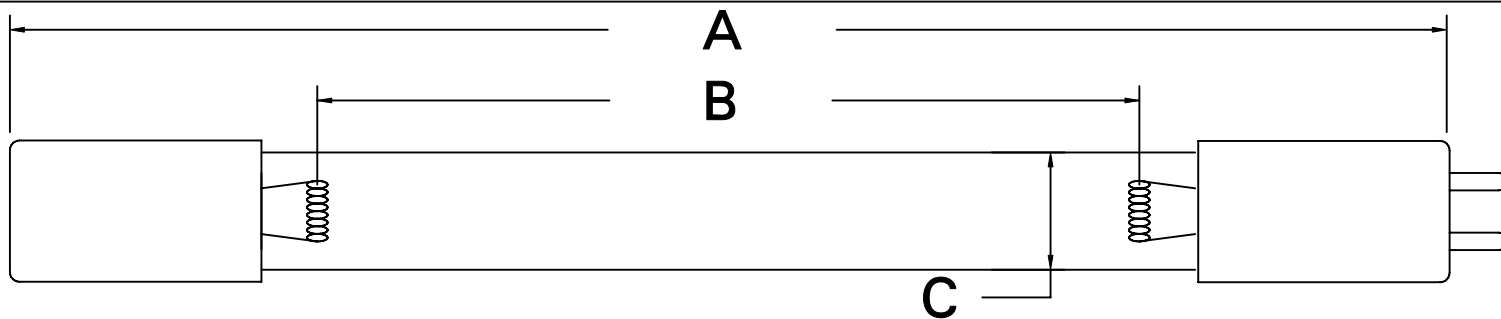

CUREUV Part No.: **510840**

(A) Total Length: 810mm

(B) Arc Length: 730mm

(C) Lamp Quartz Diameter: 15mm

Operating Current: 425mA

Lamp Voltage:

Lamp Wattage: 39

Peak UV Output: 253.7nm

Glass Type : Non Ozone

Style: 4 Pin

Style: No Hole Base

Output UVC Watts: 13.8

Output uW/cm² @ 1m: 130

Rated Life (hrs): 10,000

cureUV.com